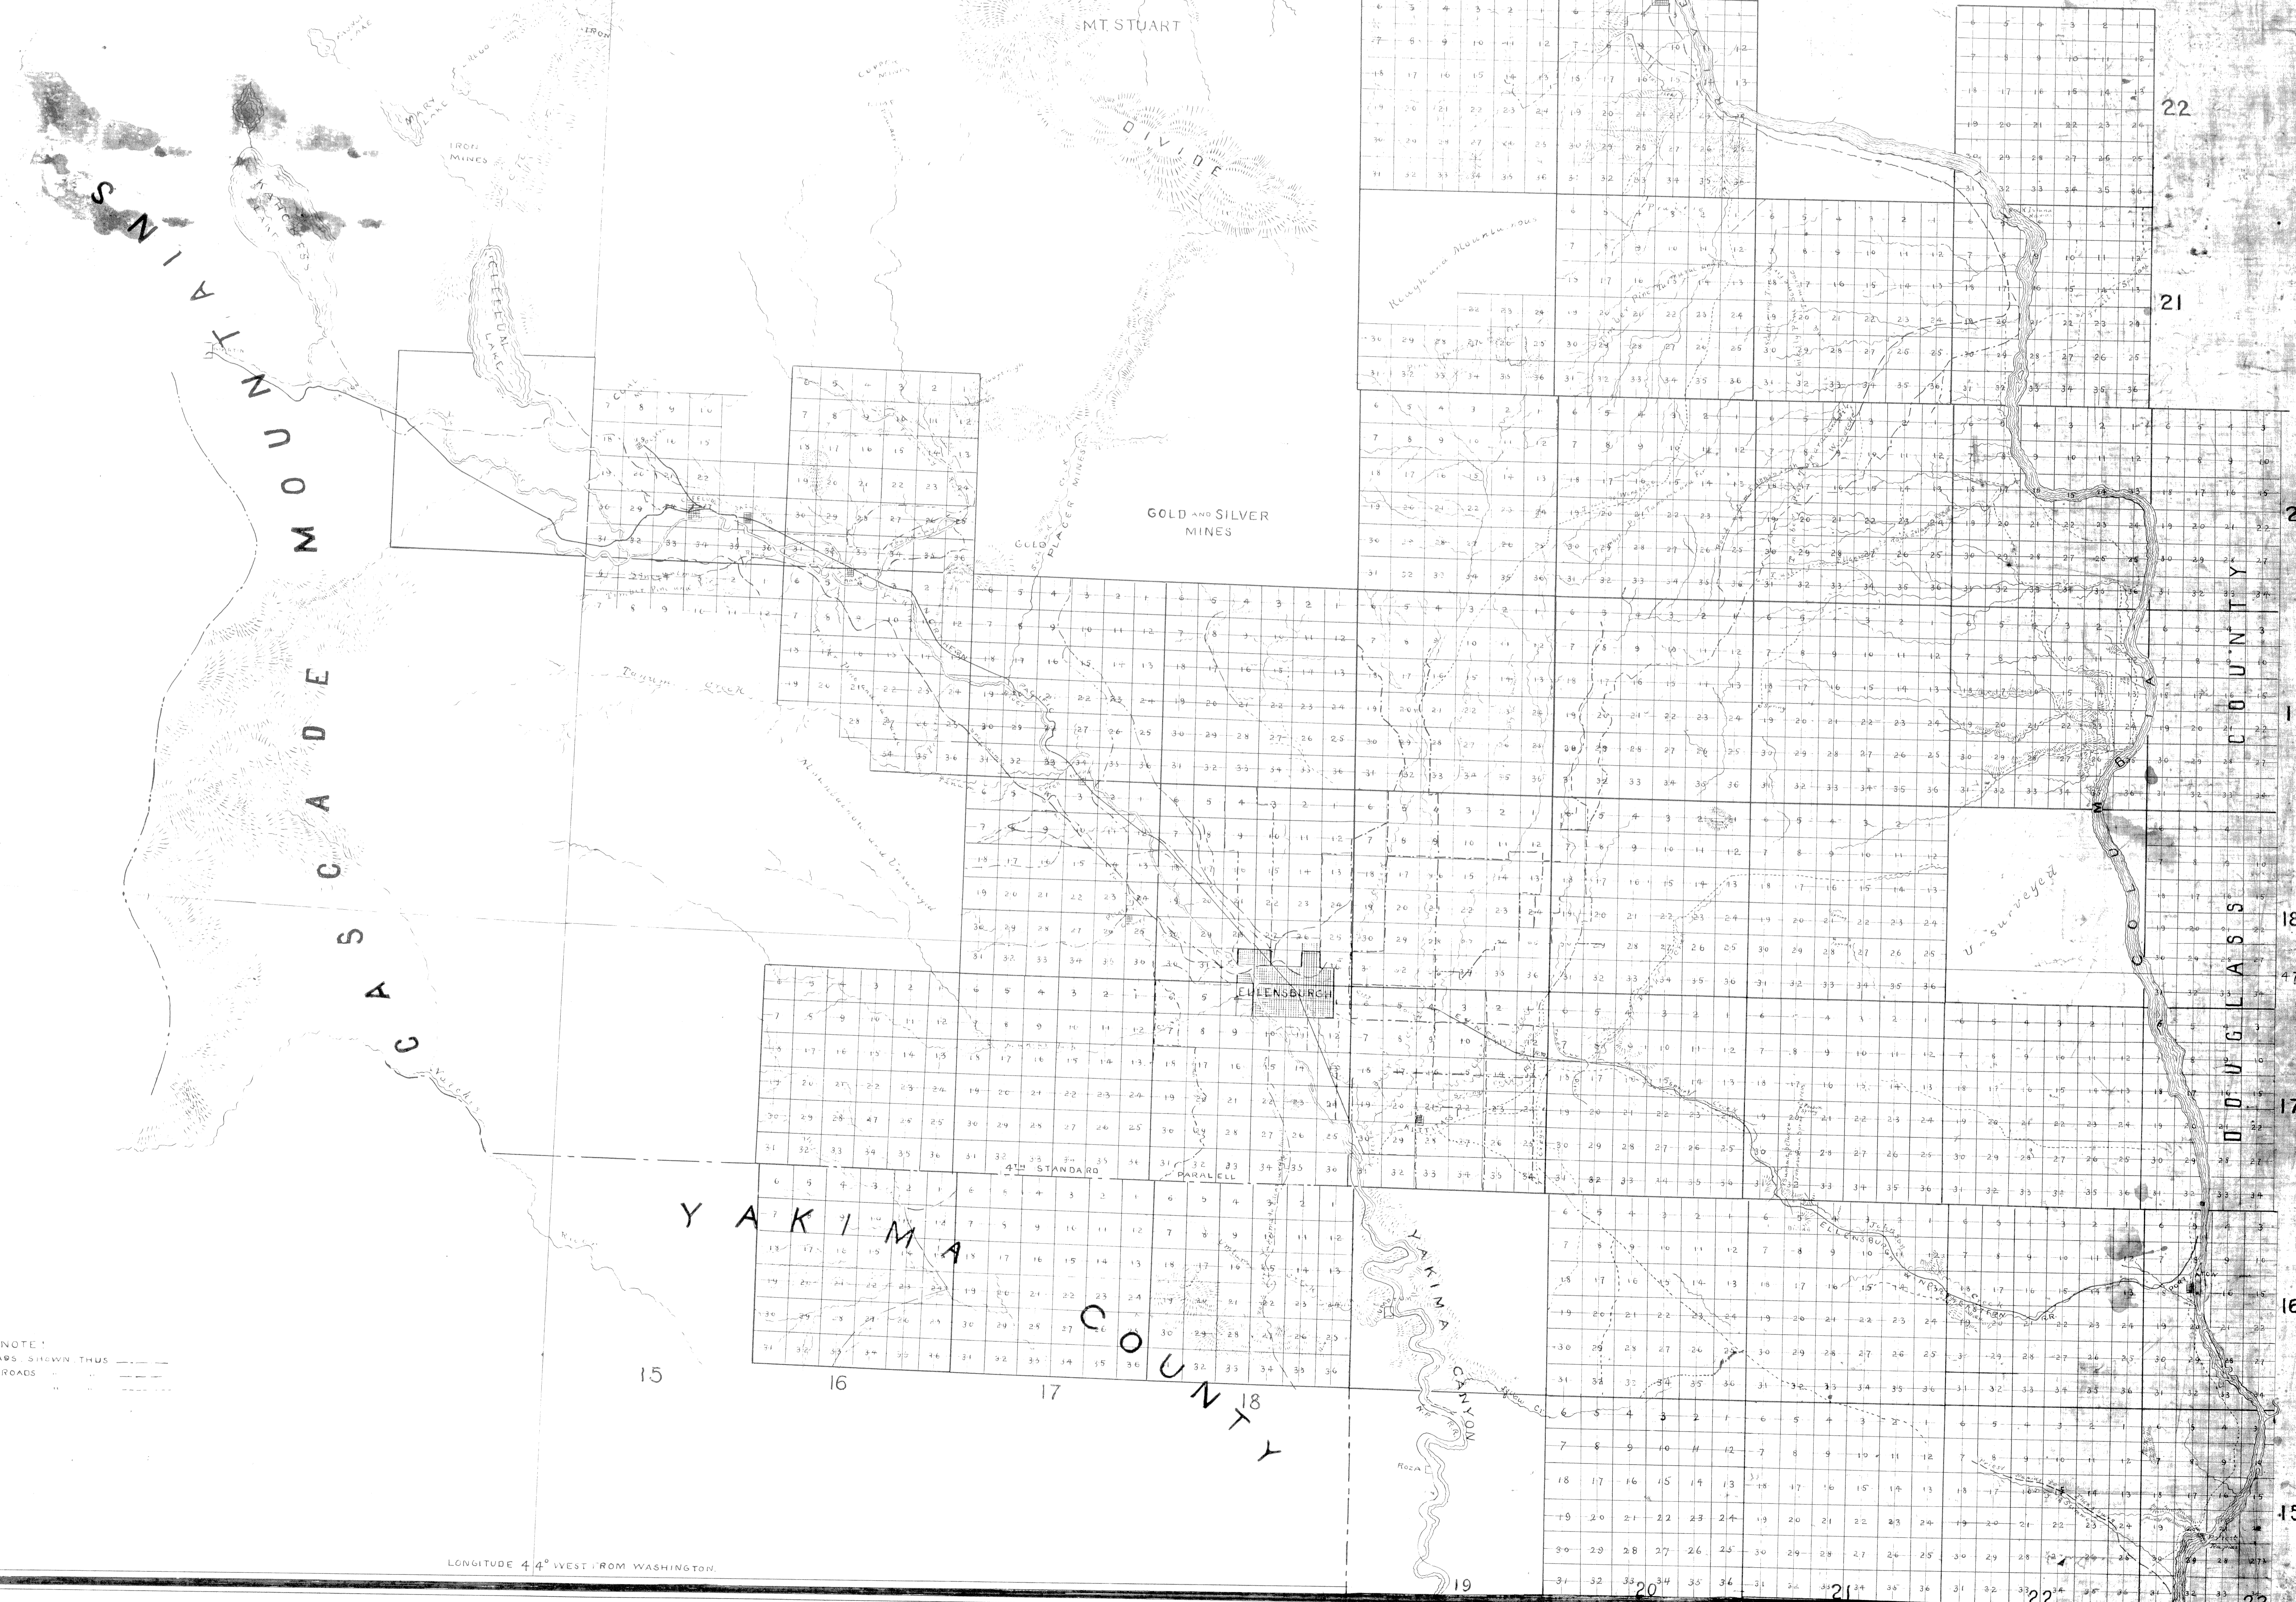

LONGITUDE 121° WEST FROM GREENWICH

MAP OF KITTITAS COUNTY

STATE OF WASHINGTON

COMPILED FROM OFFICIAL RECORDS

BY DM GERHARD

PUBLISHED BY J.B. RANDELL & CO.

ELLENBURGH

1889

SCALE 1/2 IN. TO A MILE

NOTE:
 COUNTY ROADS SHOWN THUS ---
 OLD GOV'T ROADS ---
 OLD TRAIL ---

LONGITUDE 44° WEST FROM WASHINGTON

COPYRIGHT 1889 BY J.B. RANDELL & CO. ELLENBURGH, WASHINGTON.

6881 P.M. YAKIMA COUNTY KITTITAS