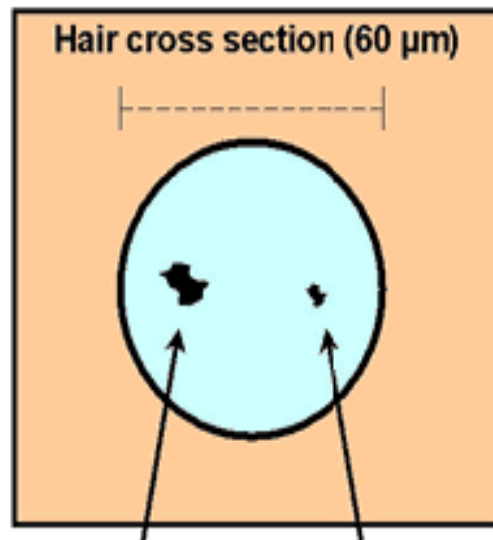

PM_{2.5} is Particulate Matter Found in Air Pollution

PM_{2.5} is less than
2.5 microns wide.

That's **20 times**
smaller than the
width of a
human hair!

This is a human hair.

This is PM 10 This is PM2.5

PM_{2.5} particles are inhaled deep into the lungs,
causing damage to lungs and other health problems.