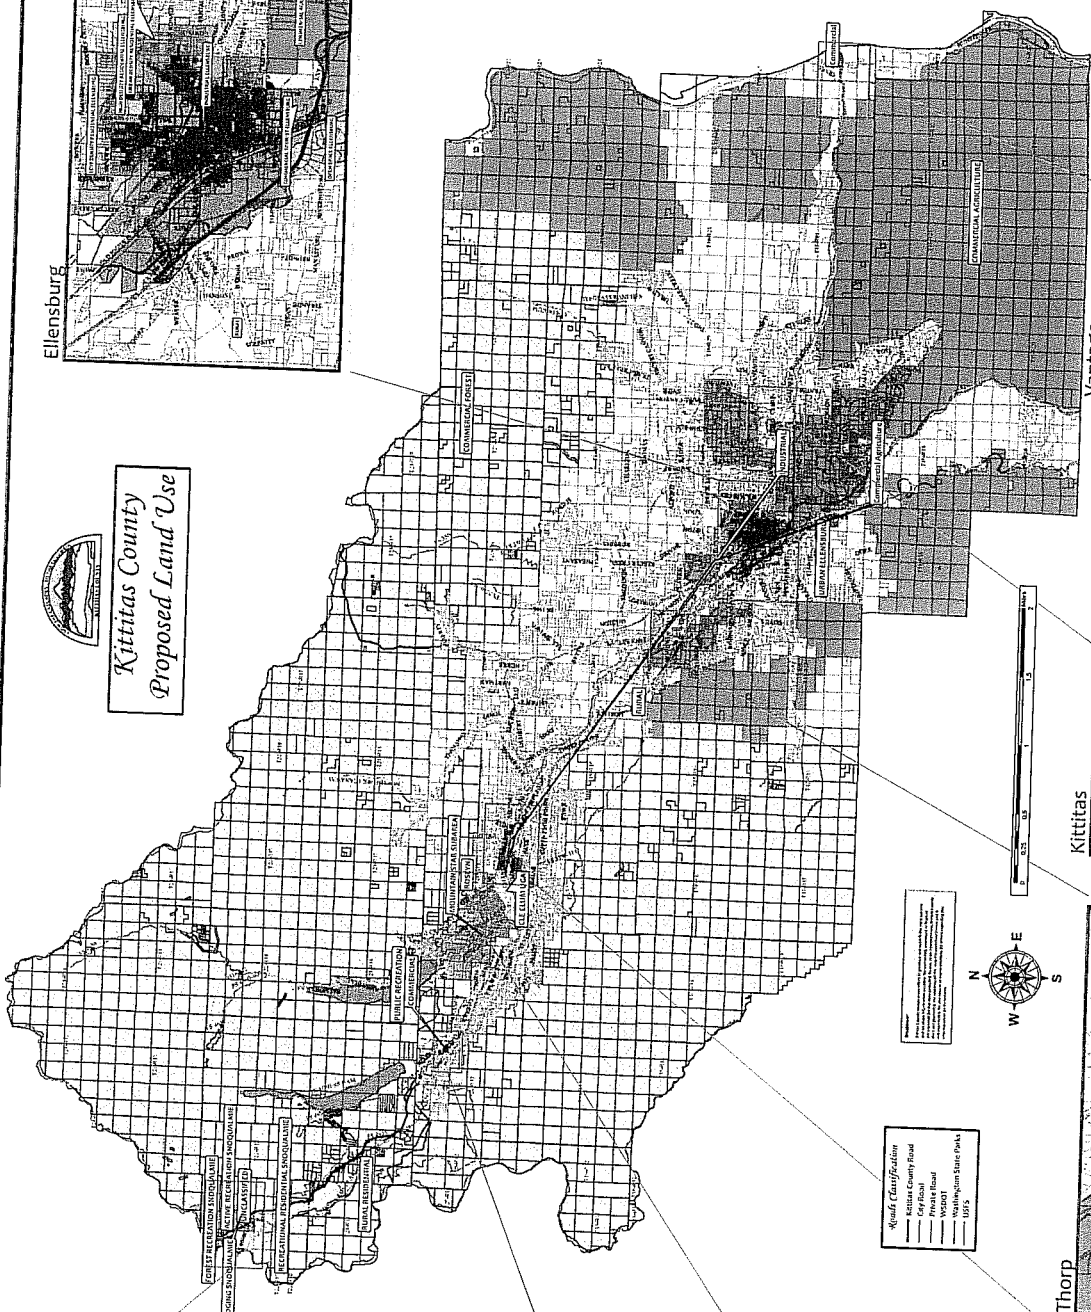

Snoqualmie Pass

Easton

Roslyn & Ronald

Cle Elum & South Cle Elum

Thorp

Kittitas

Vantage

Ellensburg

# Kittitas County Proposed Land Use

Legend

- Residential
- Commercial
- Industrial
- Agricultural
- Forest
- Open Space
- Public Use
- Other

Map Classification

- County Boundary Road
- Primary Road
- Visions
- 1995