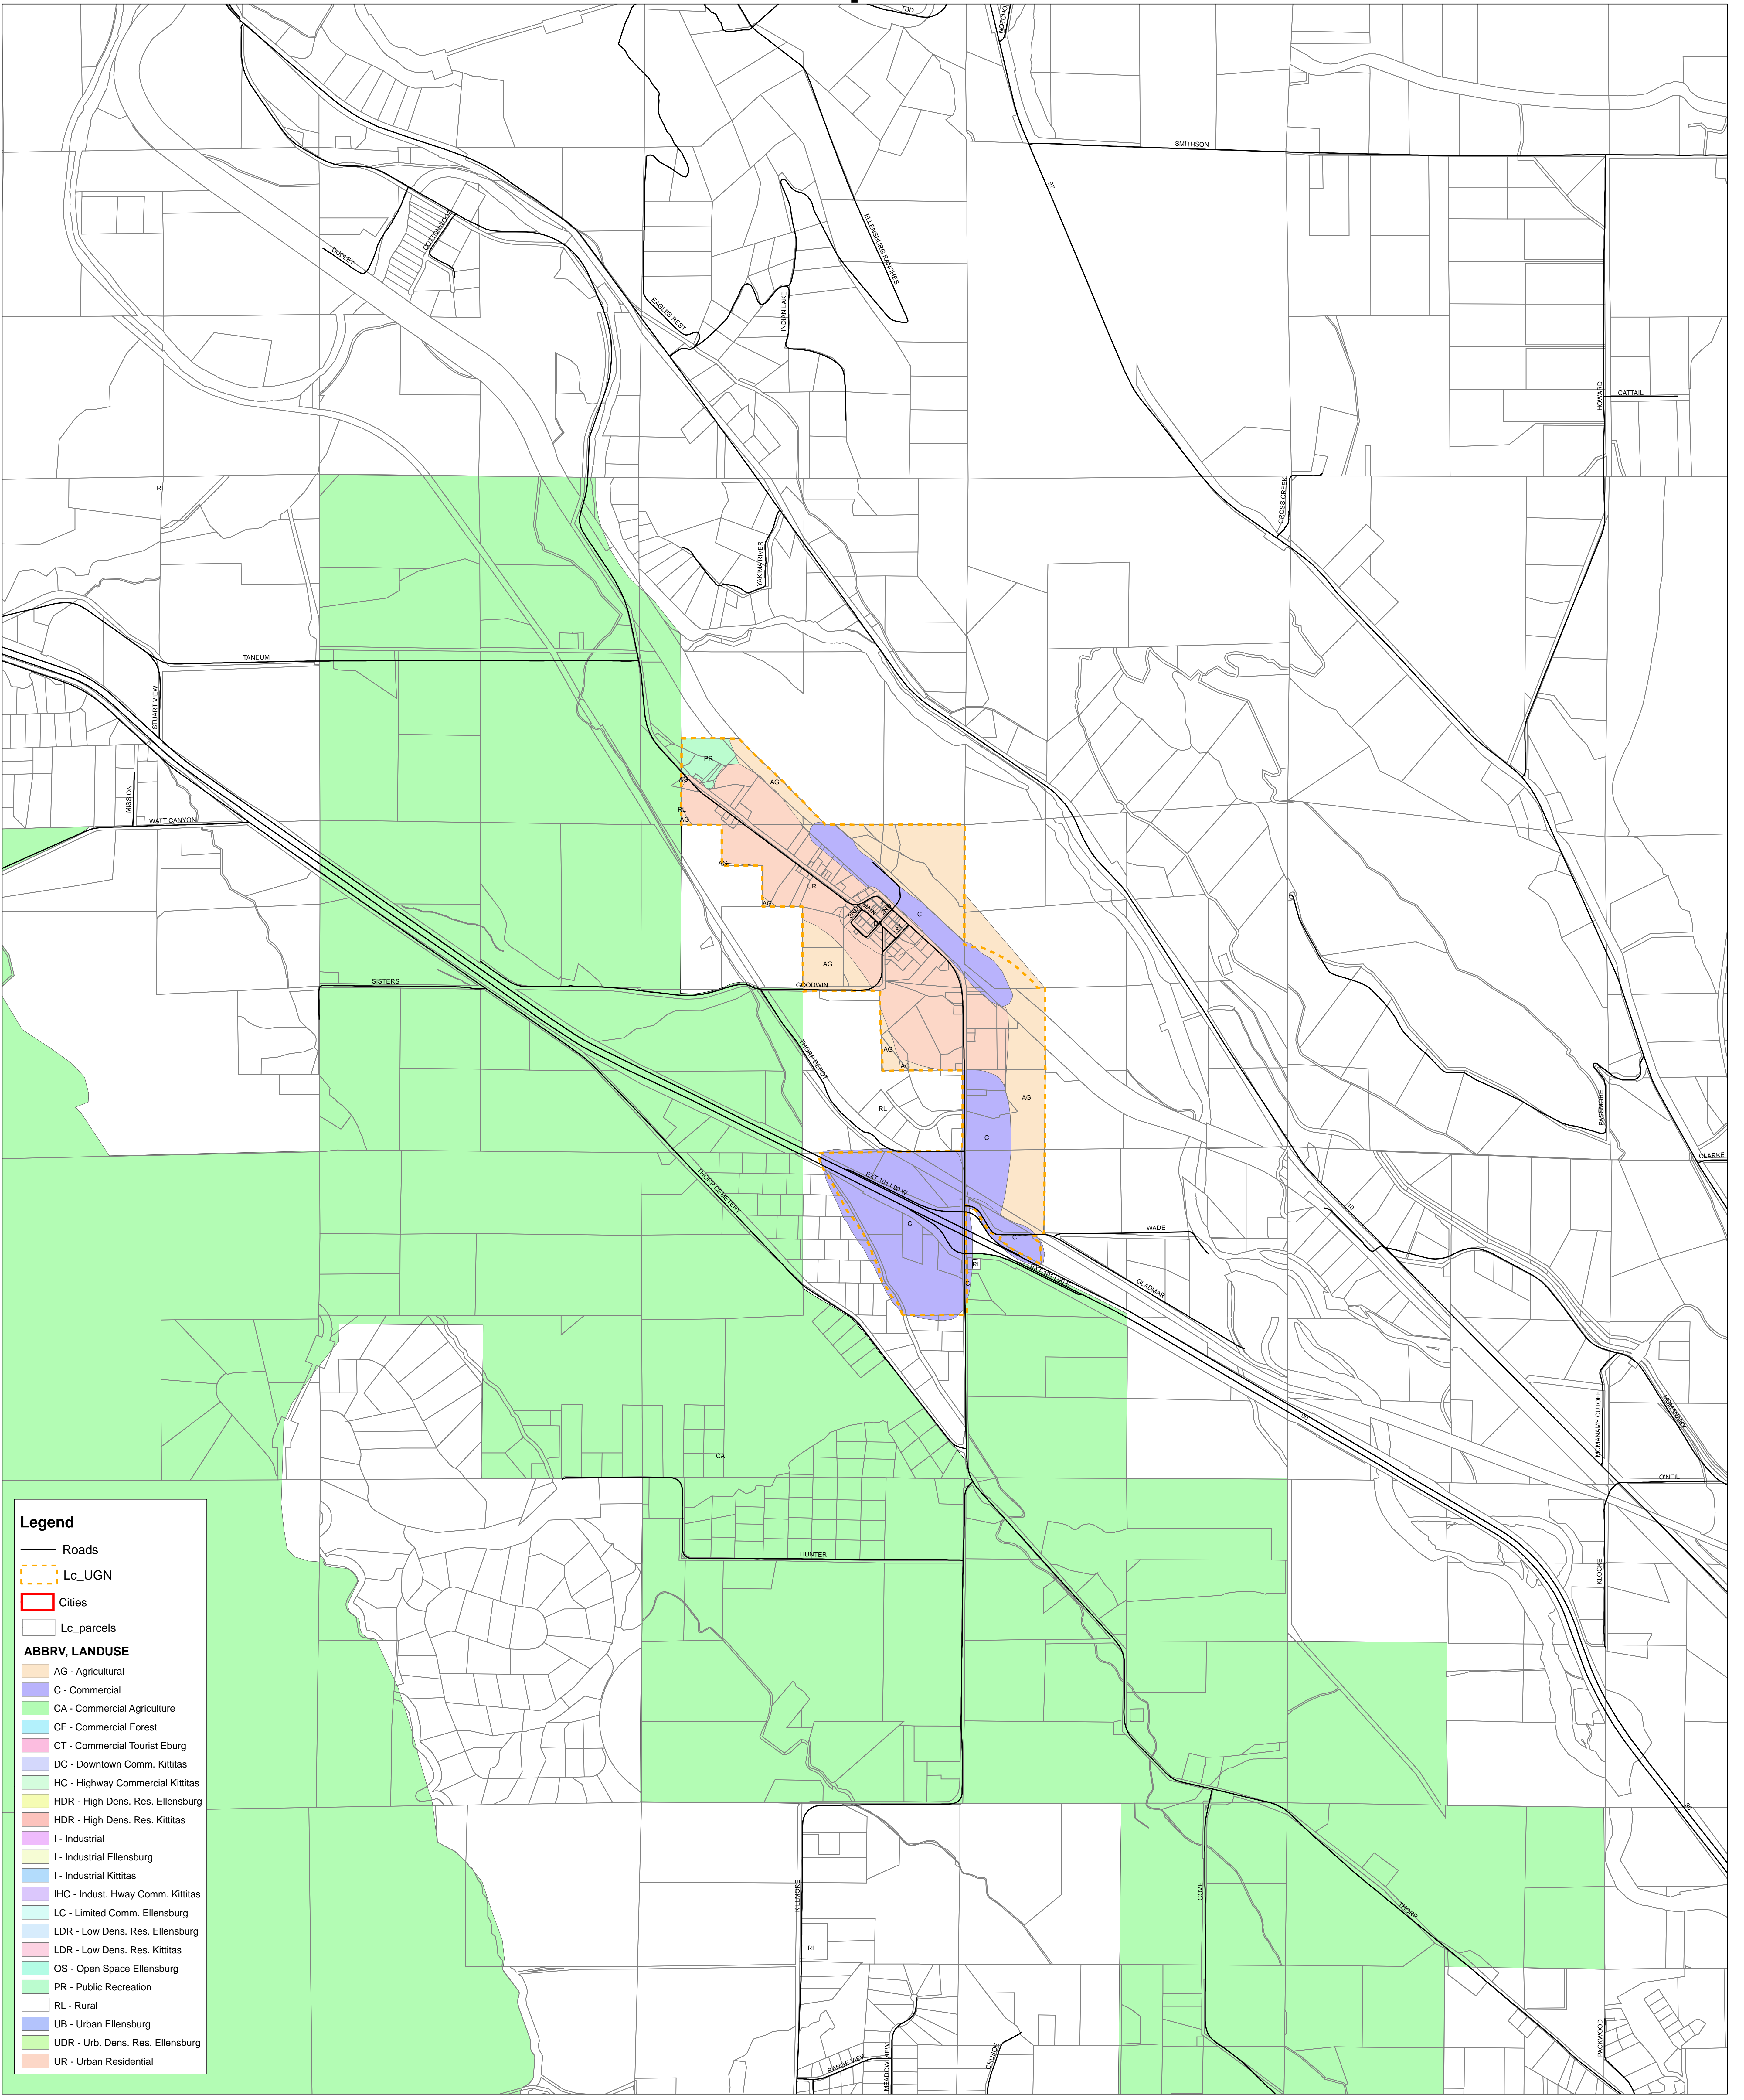

Thorp UGN

Legend

- Roads
 - - - Lc_UGN
 - ▭ Cities
 - ▭ Lc_parcel
- ABBRV, LANDUSE**
- AG - Agricultural
 - C - Commercial
 - CA - Commercial Agriculture
 - CF - Commercial Forest
 - CT - Commercial Tourist Eburg
 - DC - Downtown Comm. Kittitas
 - HC - Highway Commercial Kittitas
 - HDR - High Dens. Res. Ellensburg
 - HDR - High Dens. Res. Kittitas
 - I - Industrial
 - I - Industrial Ellensburg
 - I - Industrial Kittitas
 - IHC - Indust. Hwy Comm. Kittitas
 - LC - Limited Comm. Ellensburg
 - LDR - Low Dens. Res. Ellensburg
 - LDR - Low Dens. Res. Kittitas
 - OS - Open Space Ellensburg
 - PR - Public Recreation
 - RL - Rural
 - UB - Urban Ellensburg
 - UDR - Urb. Dens. Res. Ellensburg
 - UR - Urban Residential

0 0.45 0.9 1.8 Miles