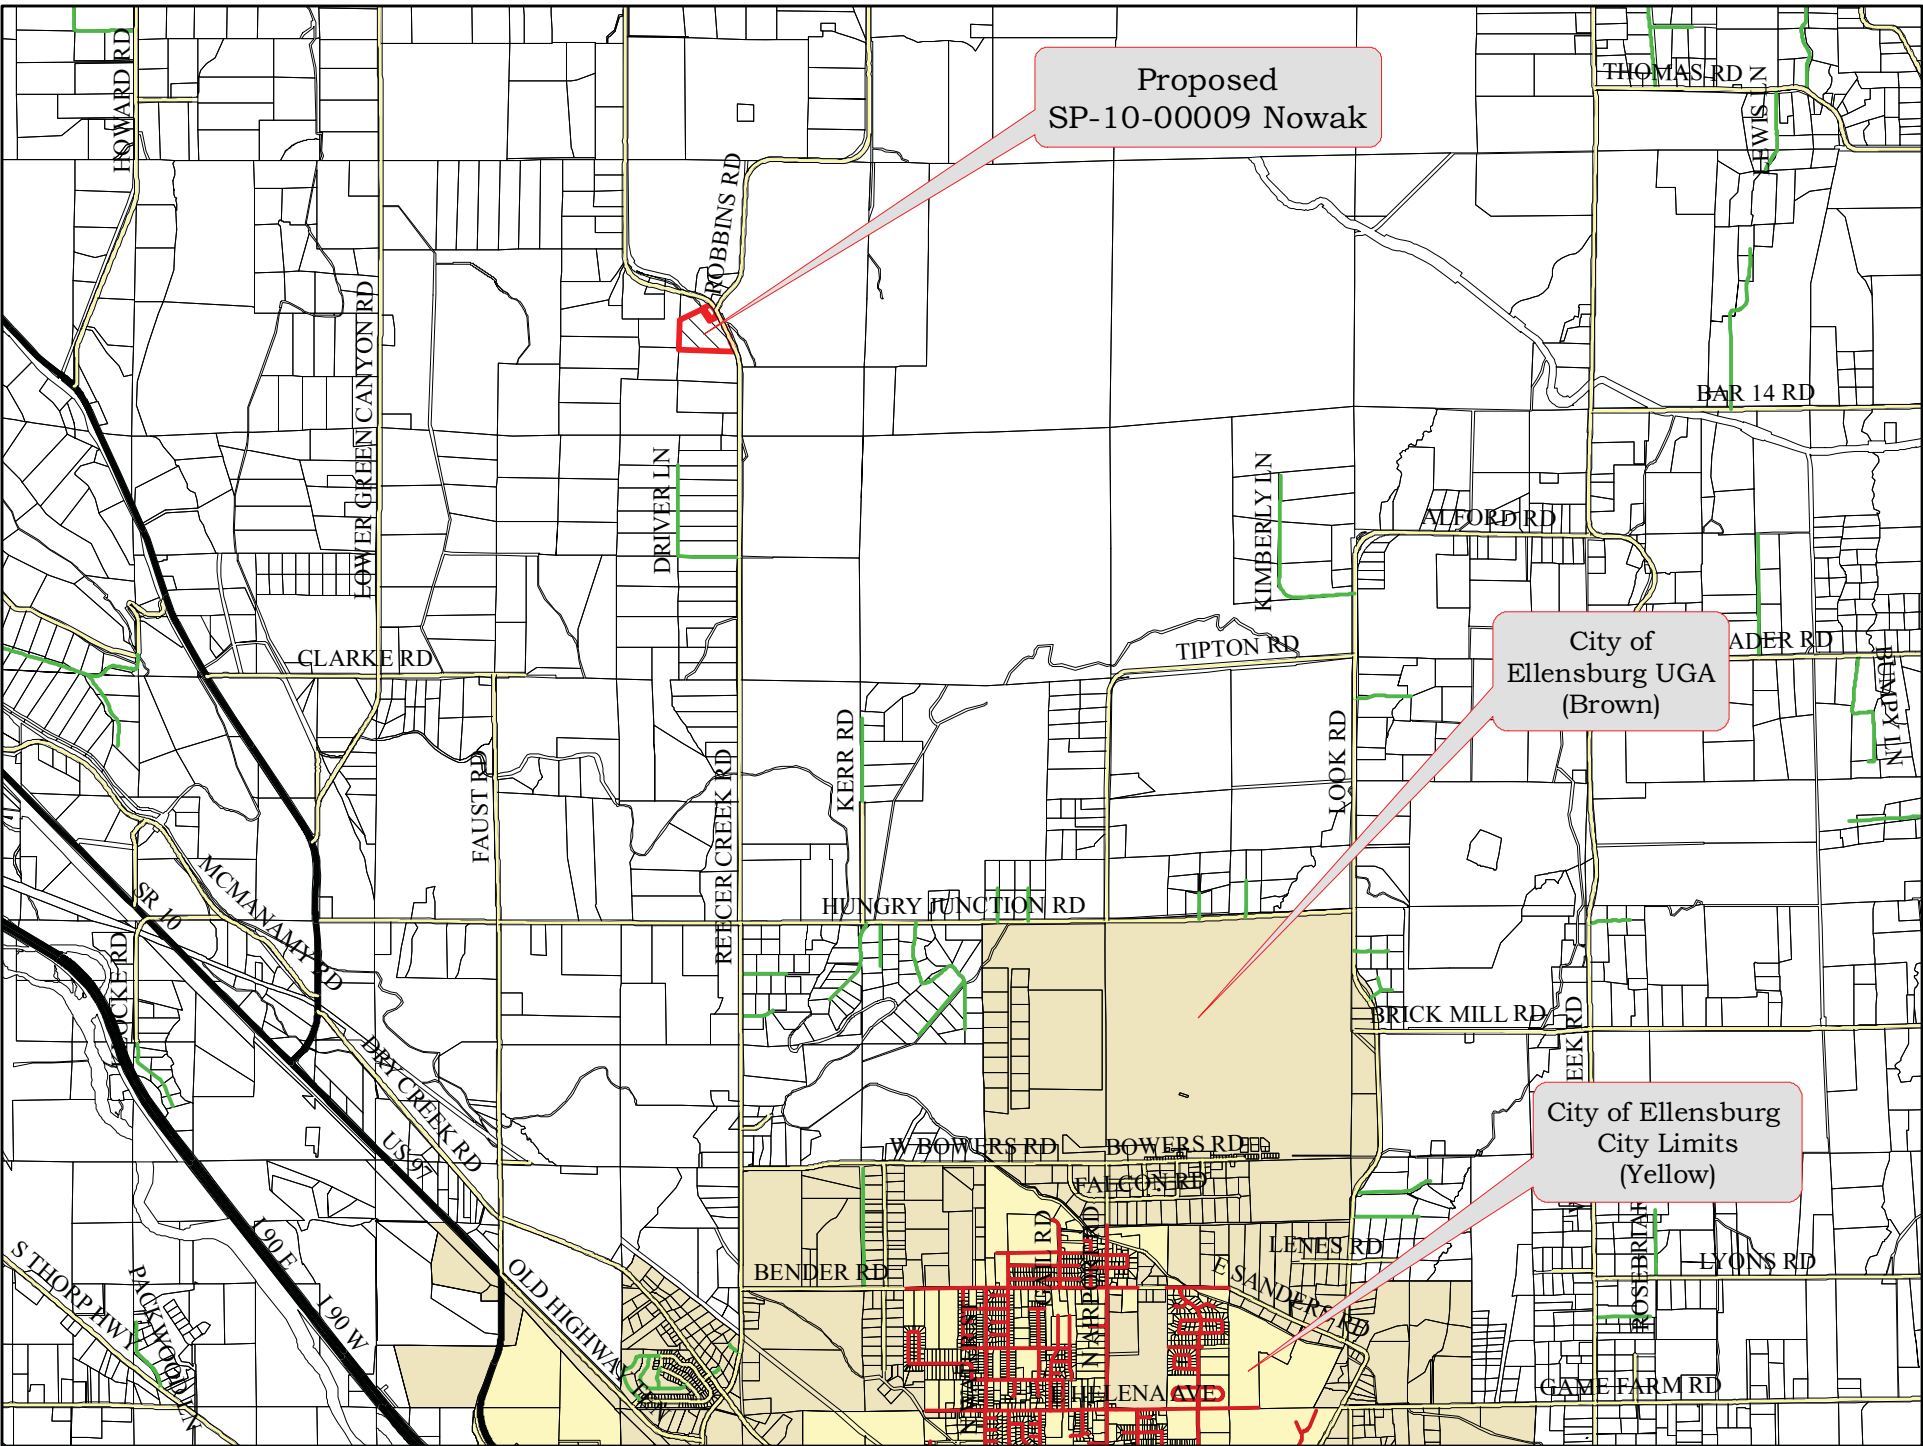

Proposed
SP-10-00009 Nowak

City of
Ellensburg UGA
(Brown)

City of Ellensburg
City Limits
(Yellow)

Proposed
SP-10-00009 Nowak

City of
Ellensburg UGA
(Brown)

City of Ellensburg
City Limits
(Yellow)