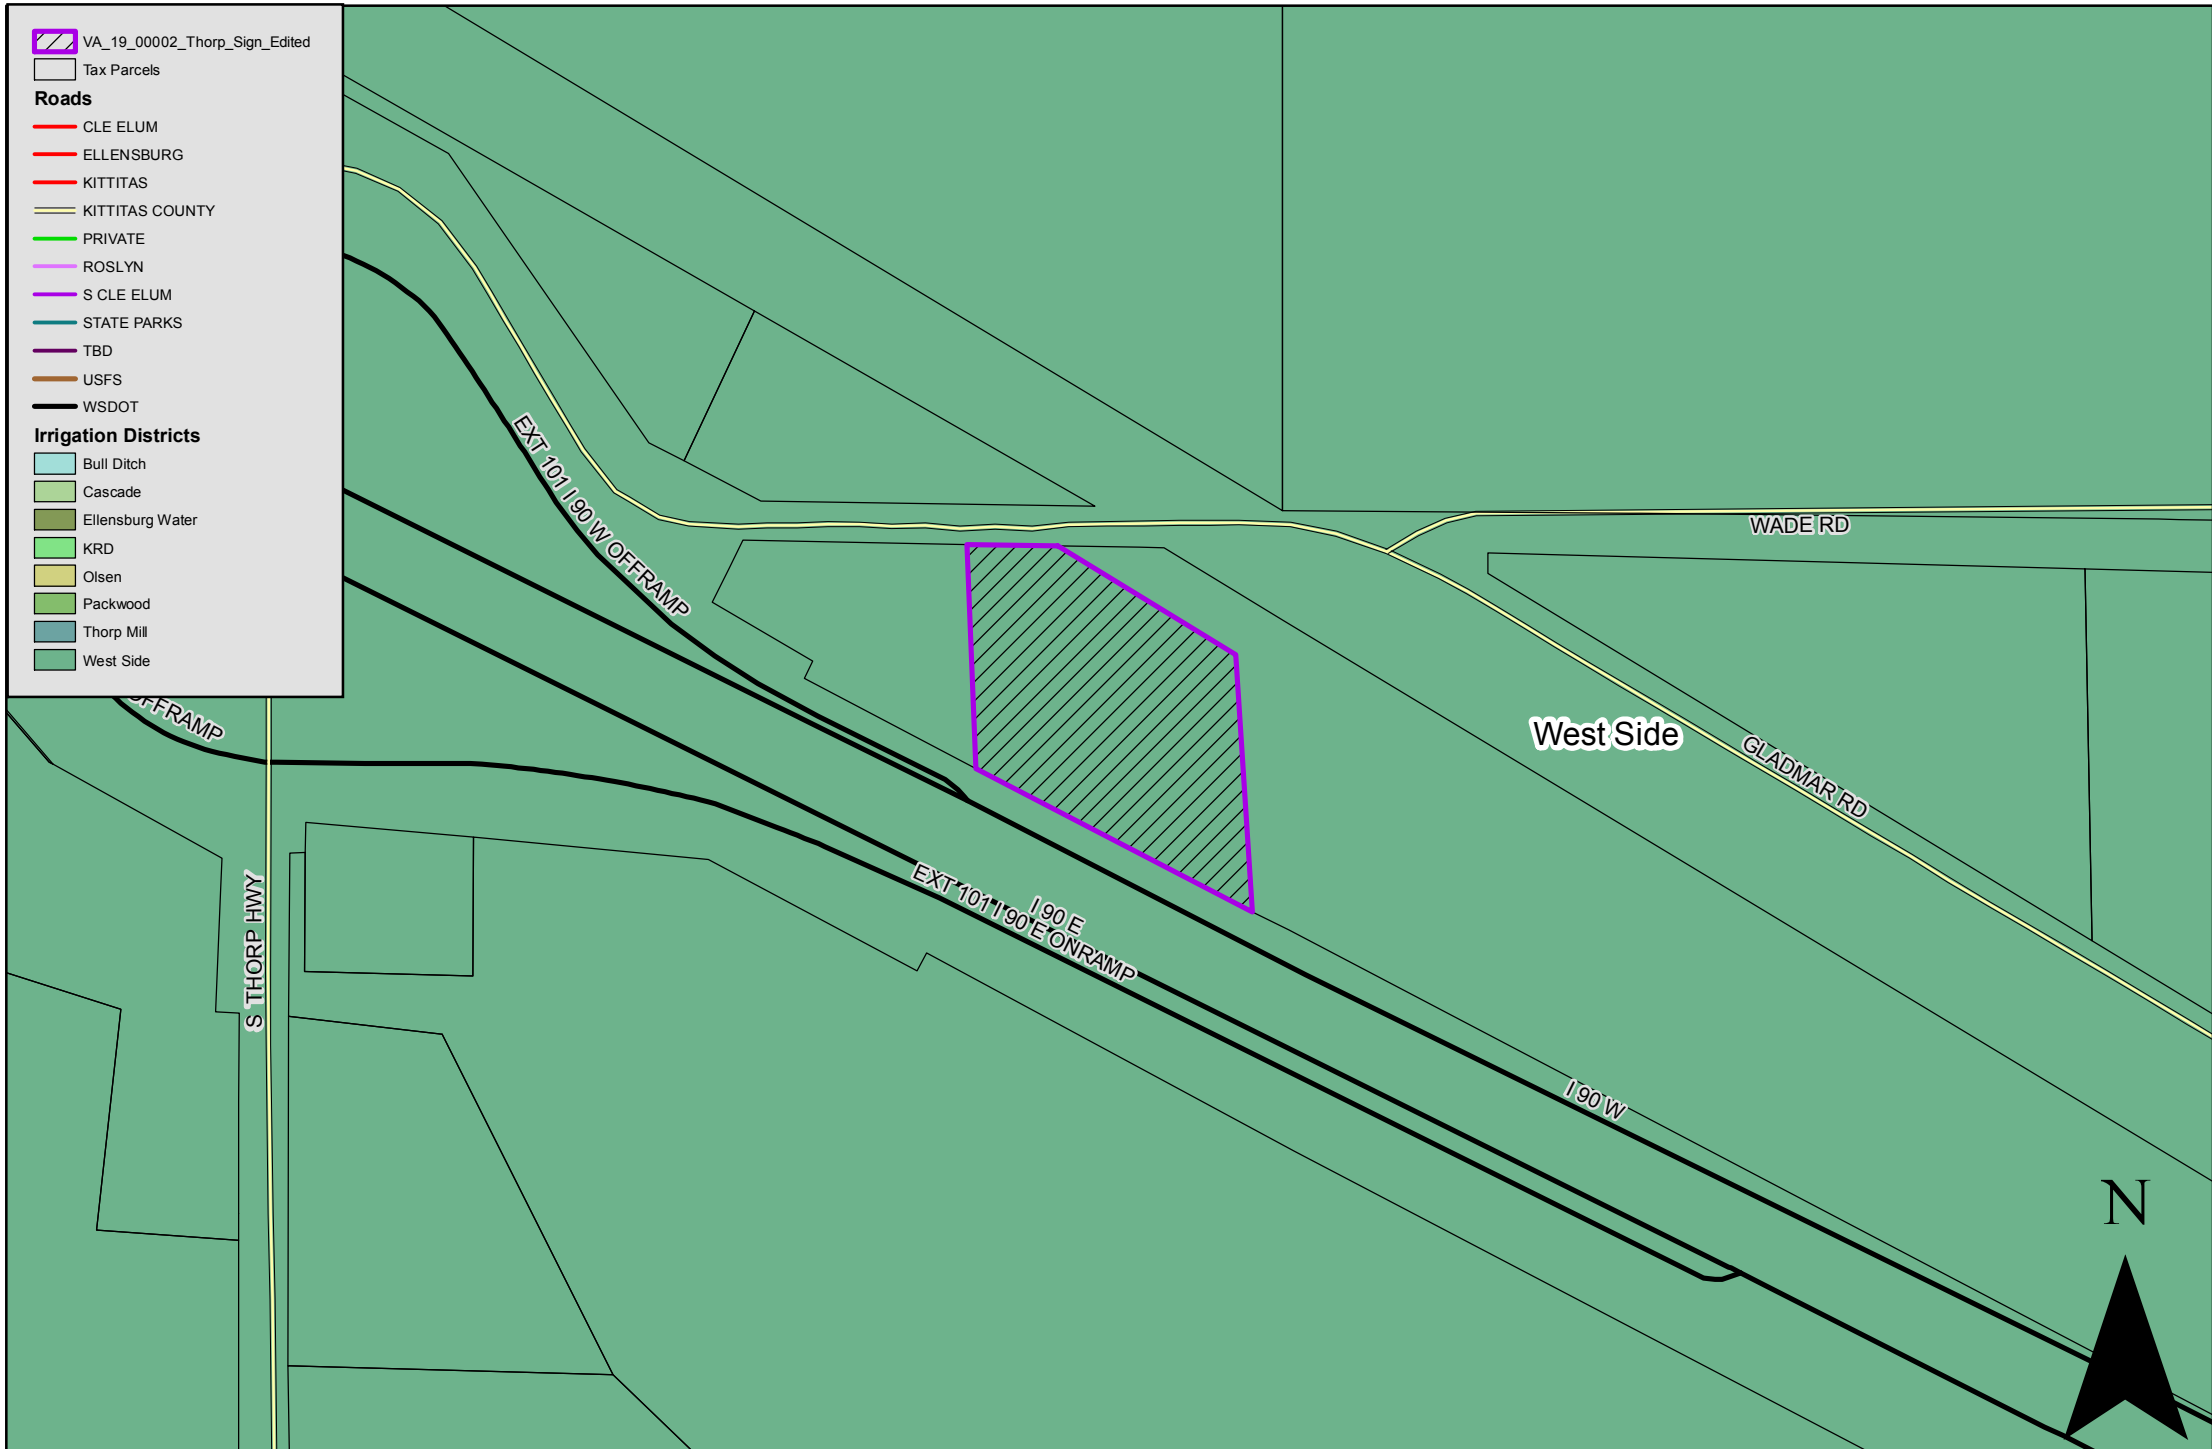

VA-19-00002 Thorp Sign

1:3,000

Irrigation Districts