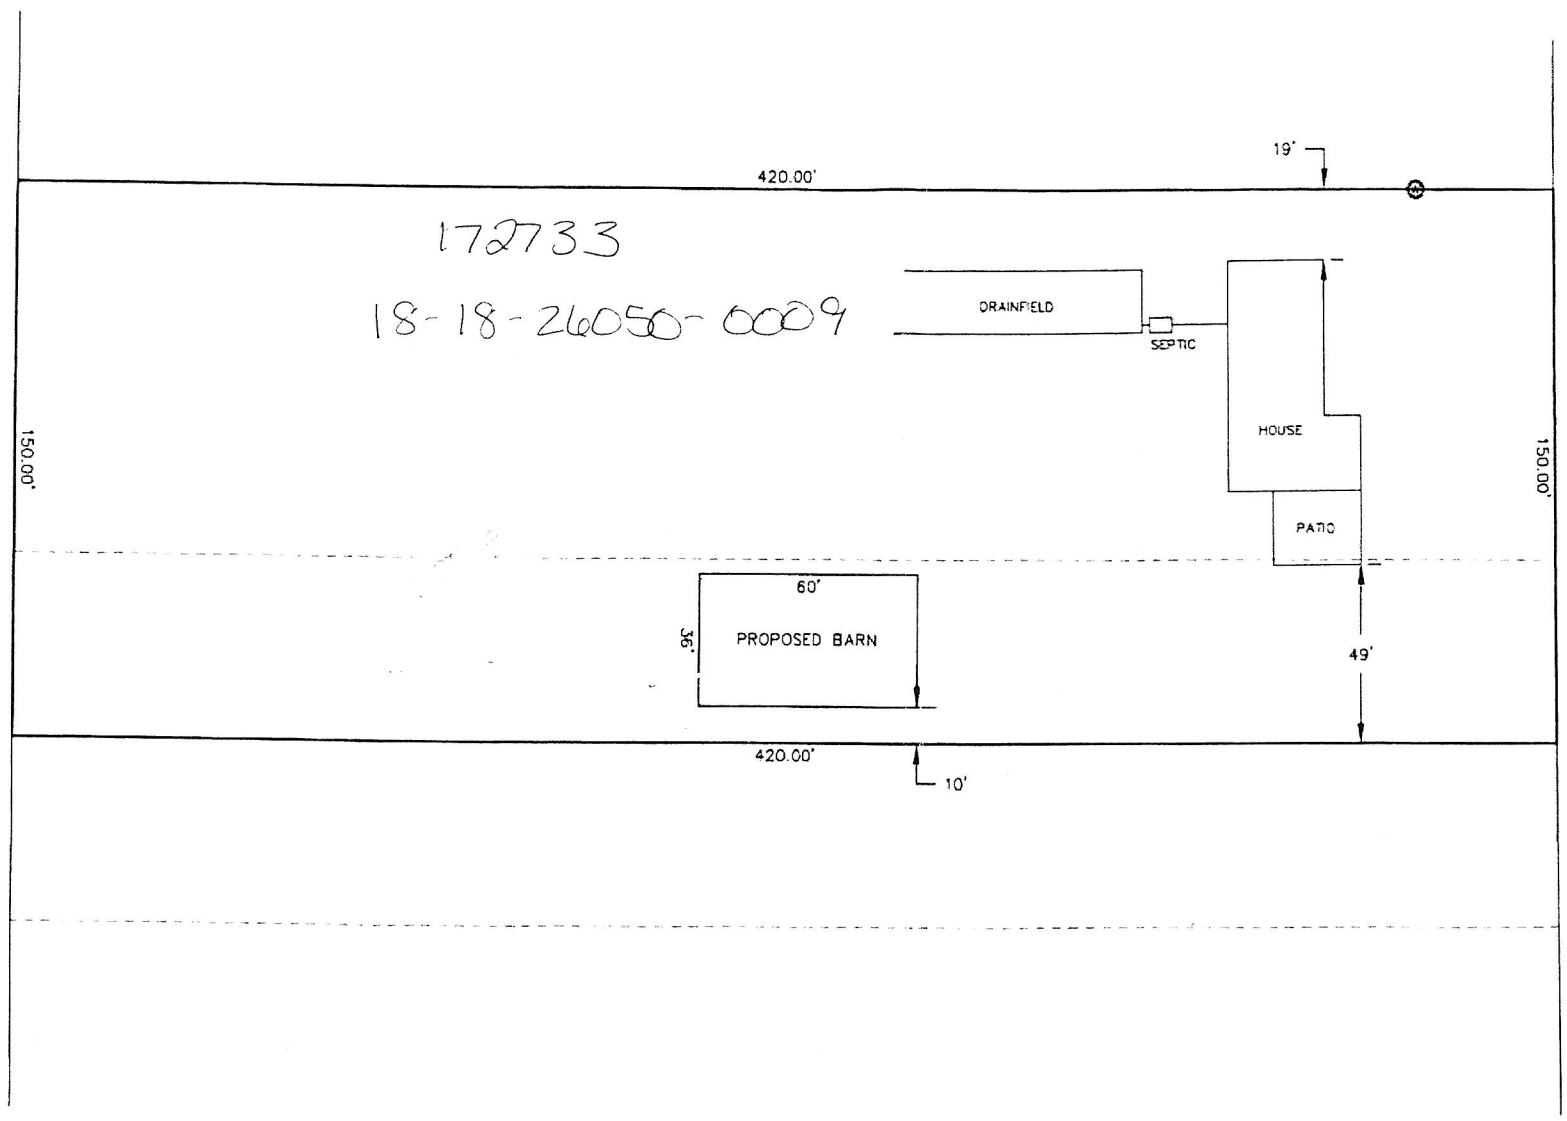

PART OF LOT 9, MEADOW VIEW

RECEIVED
AUG 20 2012
KITITAS COUNTY
CDS

RECEIVED
SEP 15 2011
KITITAS COUNTY
CDS

BRAMSTEDT PROPERTY
SCALE: 1" = 30'