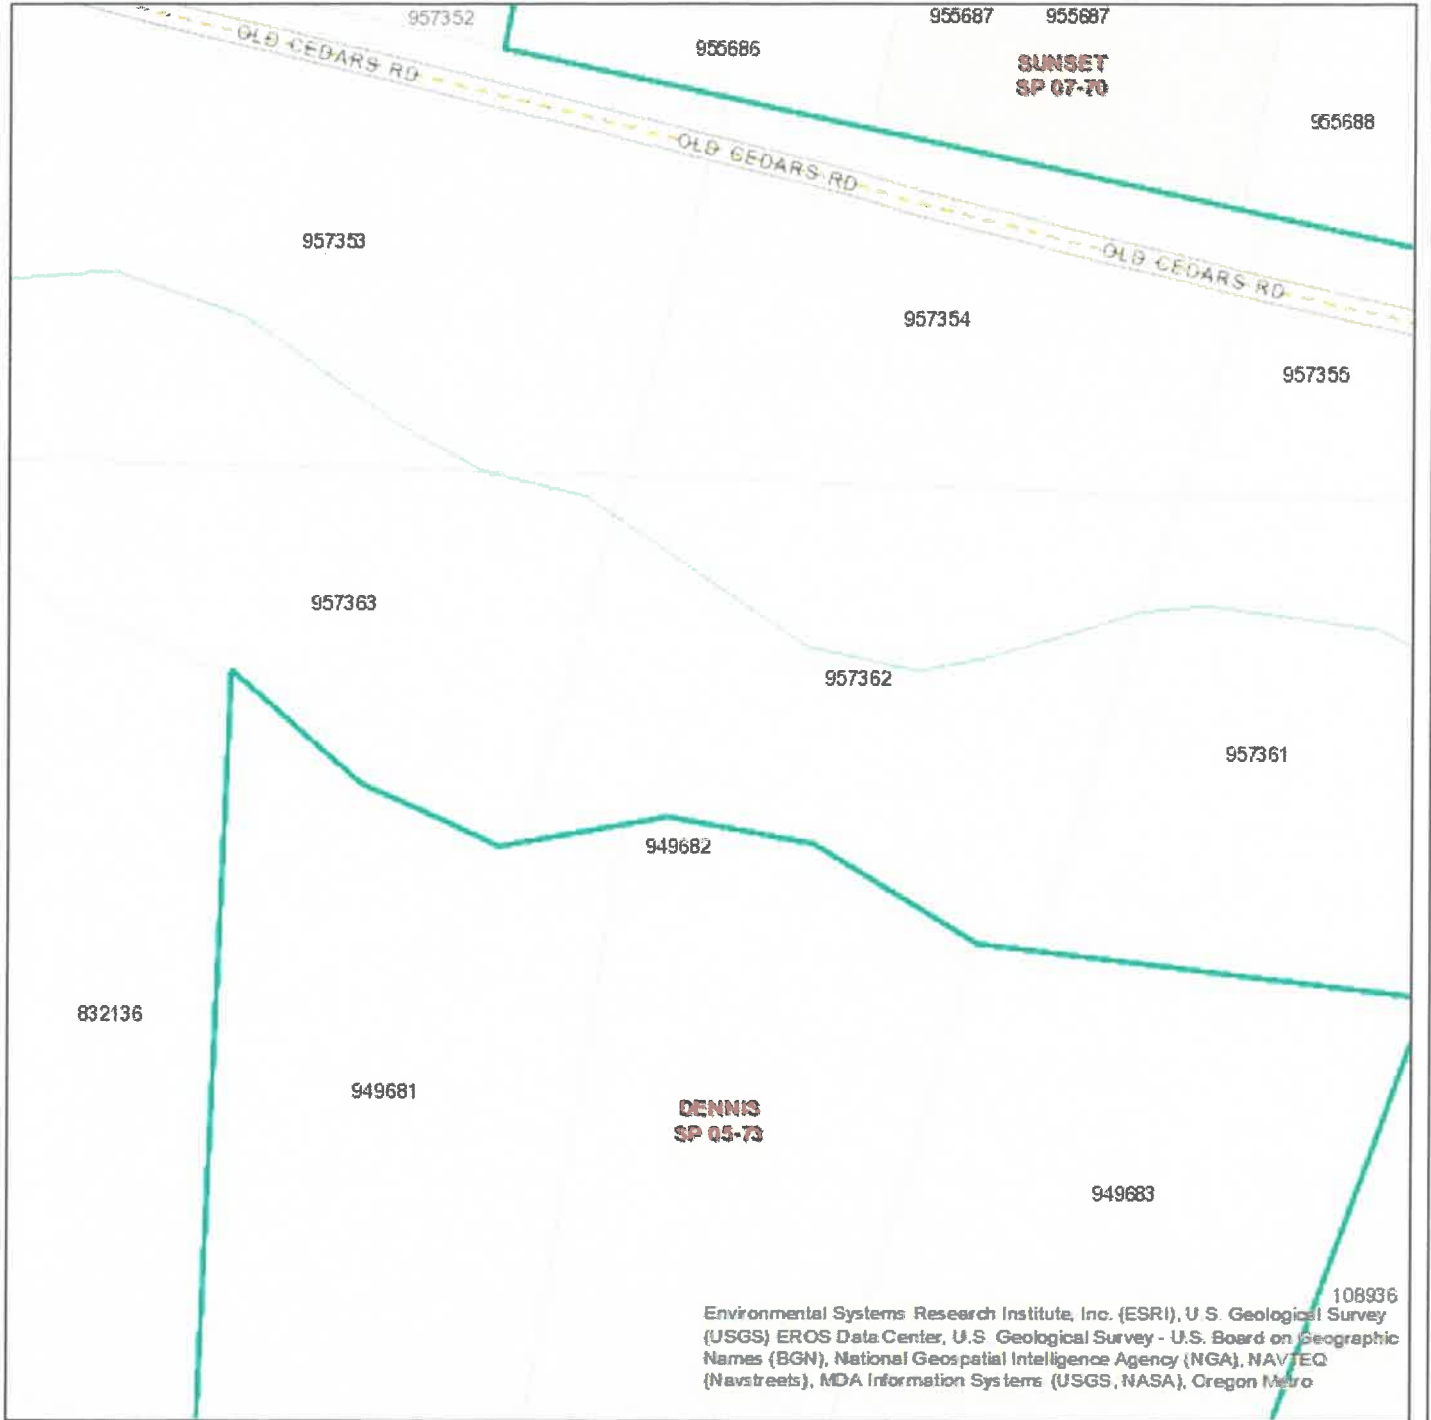

Kittitas County COMPAS Map

Date: 5/12/2021

1 inch = 188 feet
Relative Scale 1:2,257

Disclaimer:
 Kittitas County makes every effort to produce and publish the most current and accurate information possible. No warranties, expressed or implied, are provided for the data, its use, or its interpretation. Kittitas County does not guarantee the accuracy of the material contained herein and is not responsible for any use, misuse or representations by others regarding this information or its derivatives.