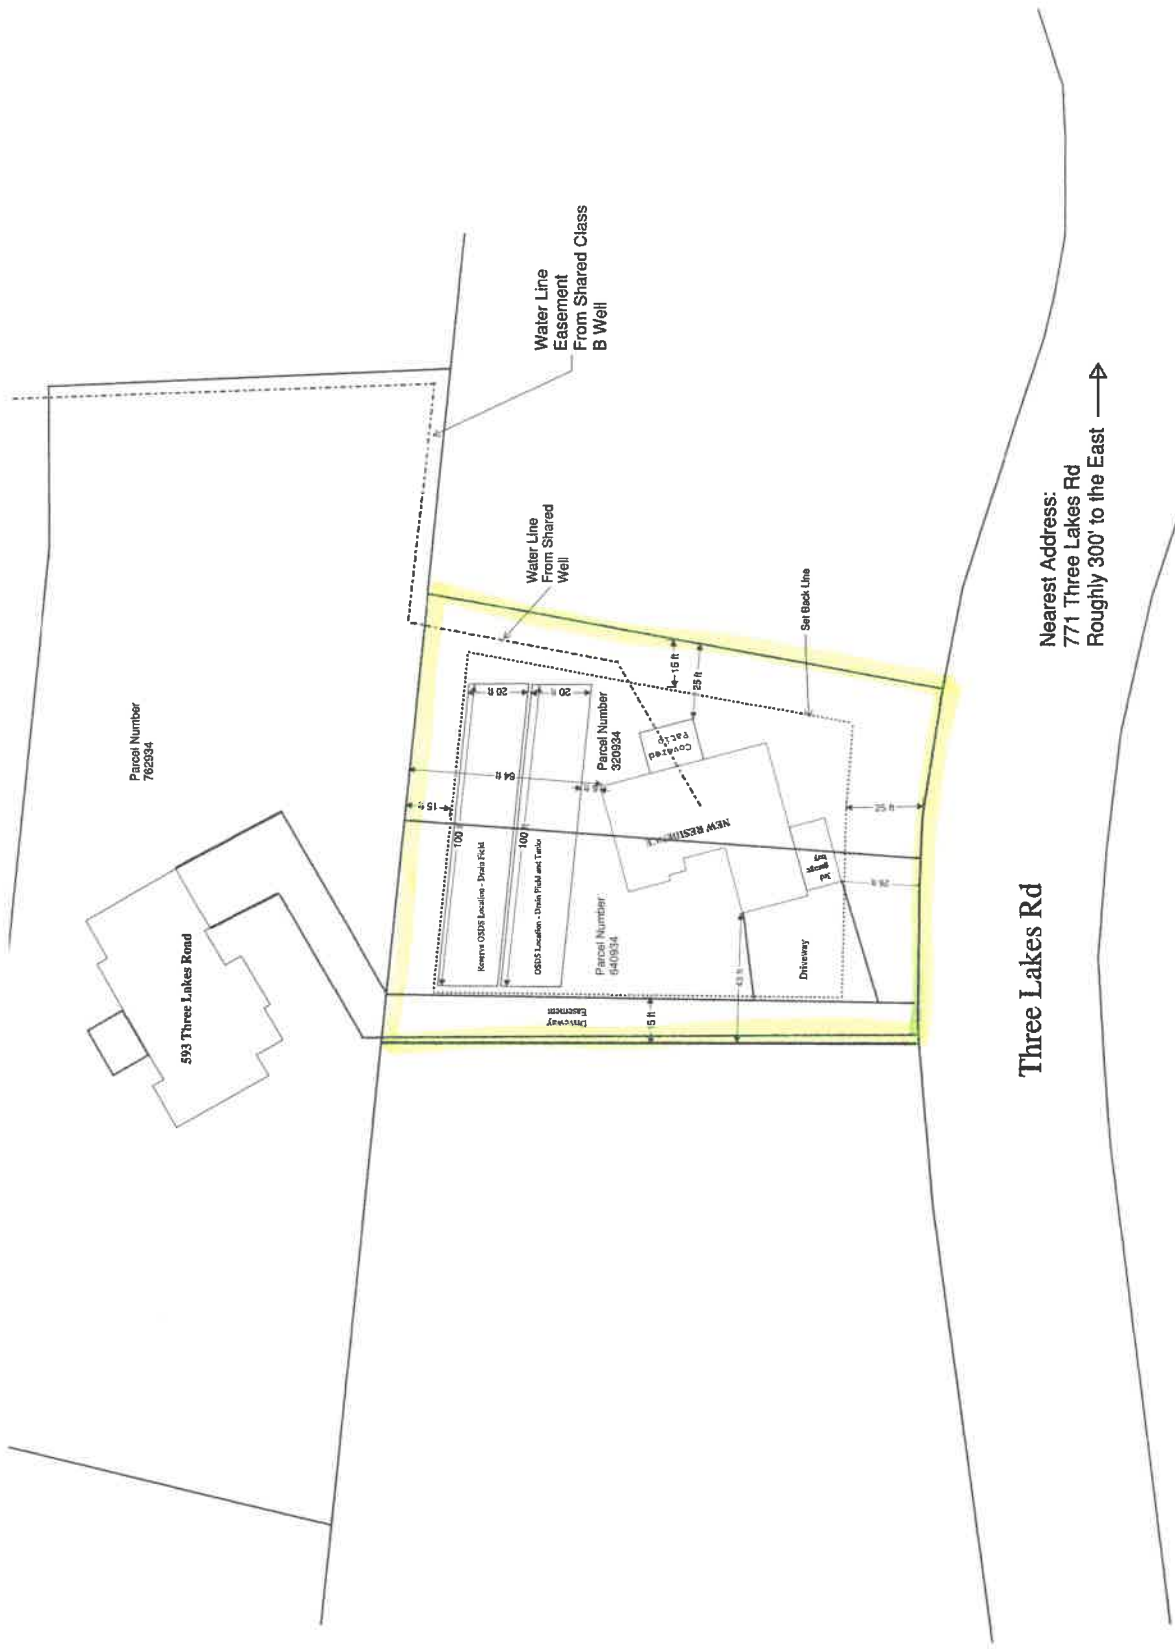

Scale 1" = 20'

Combined lot lines