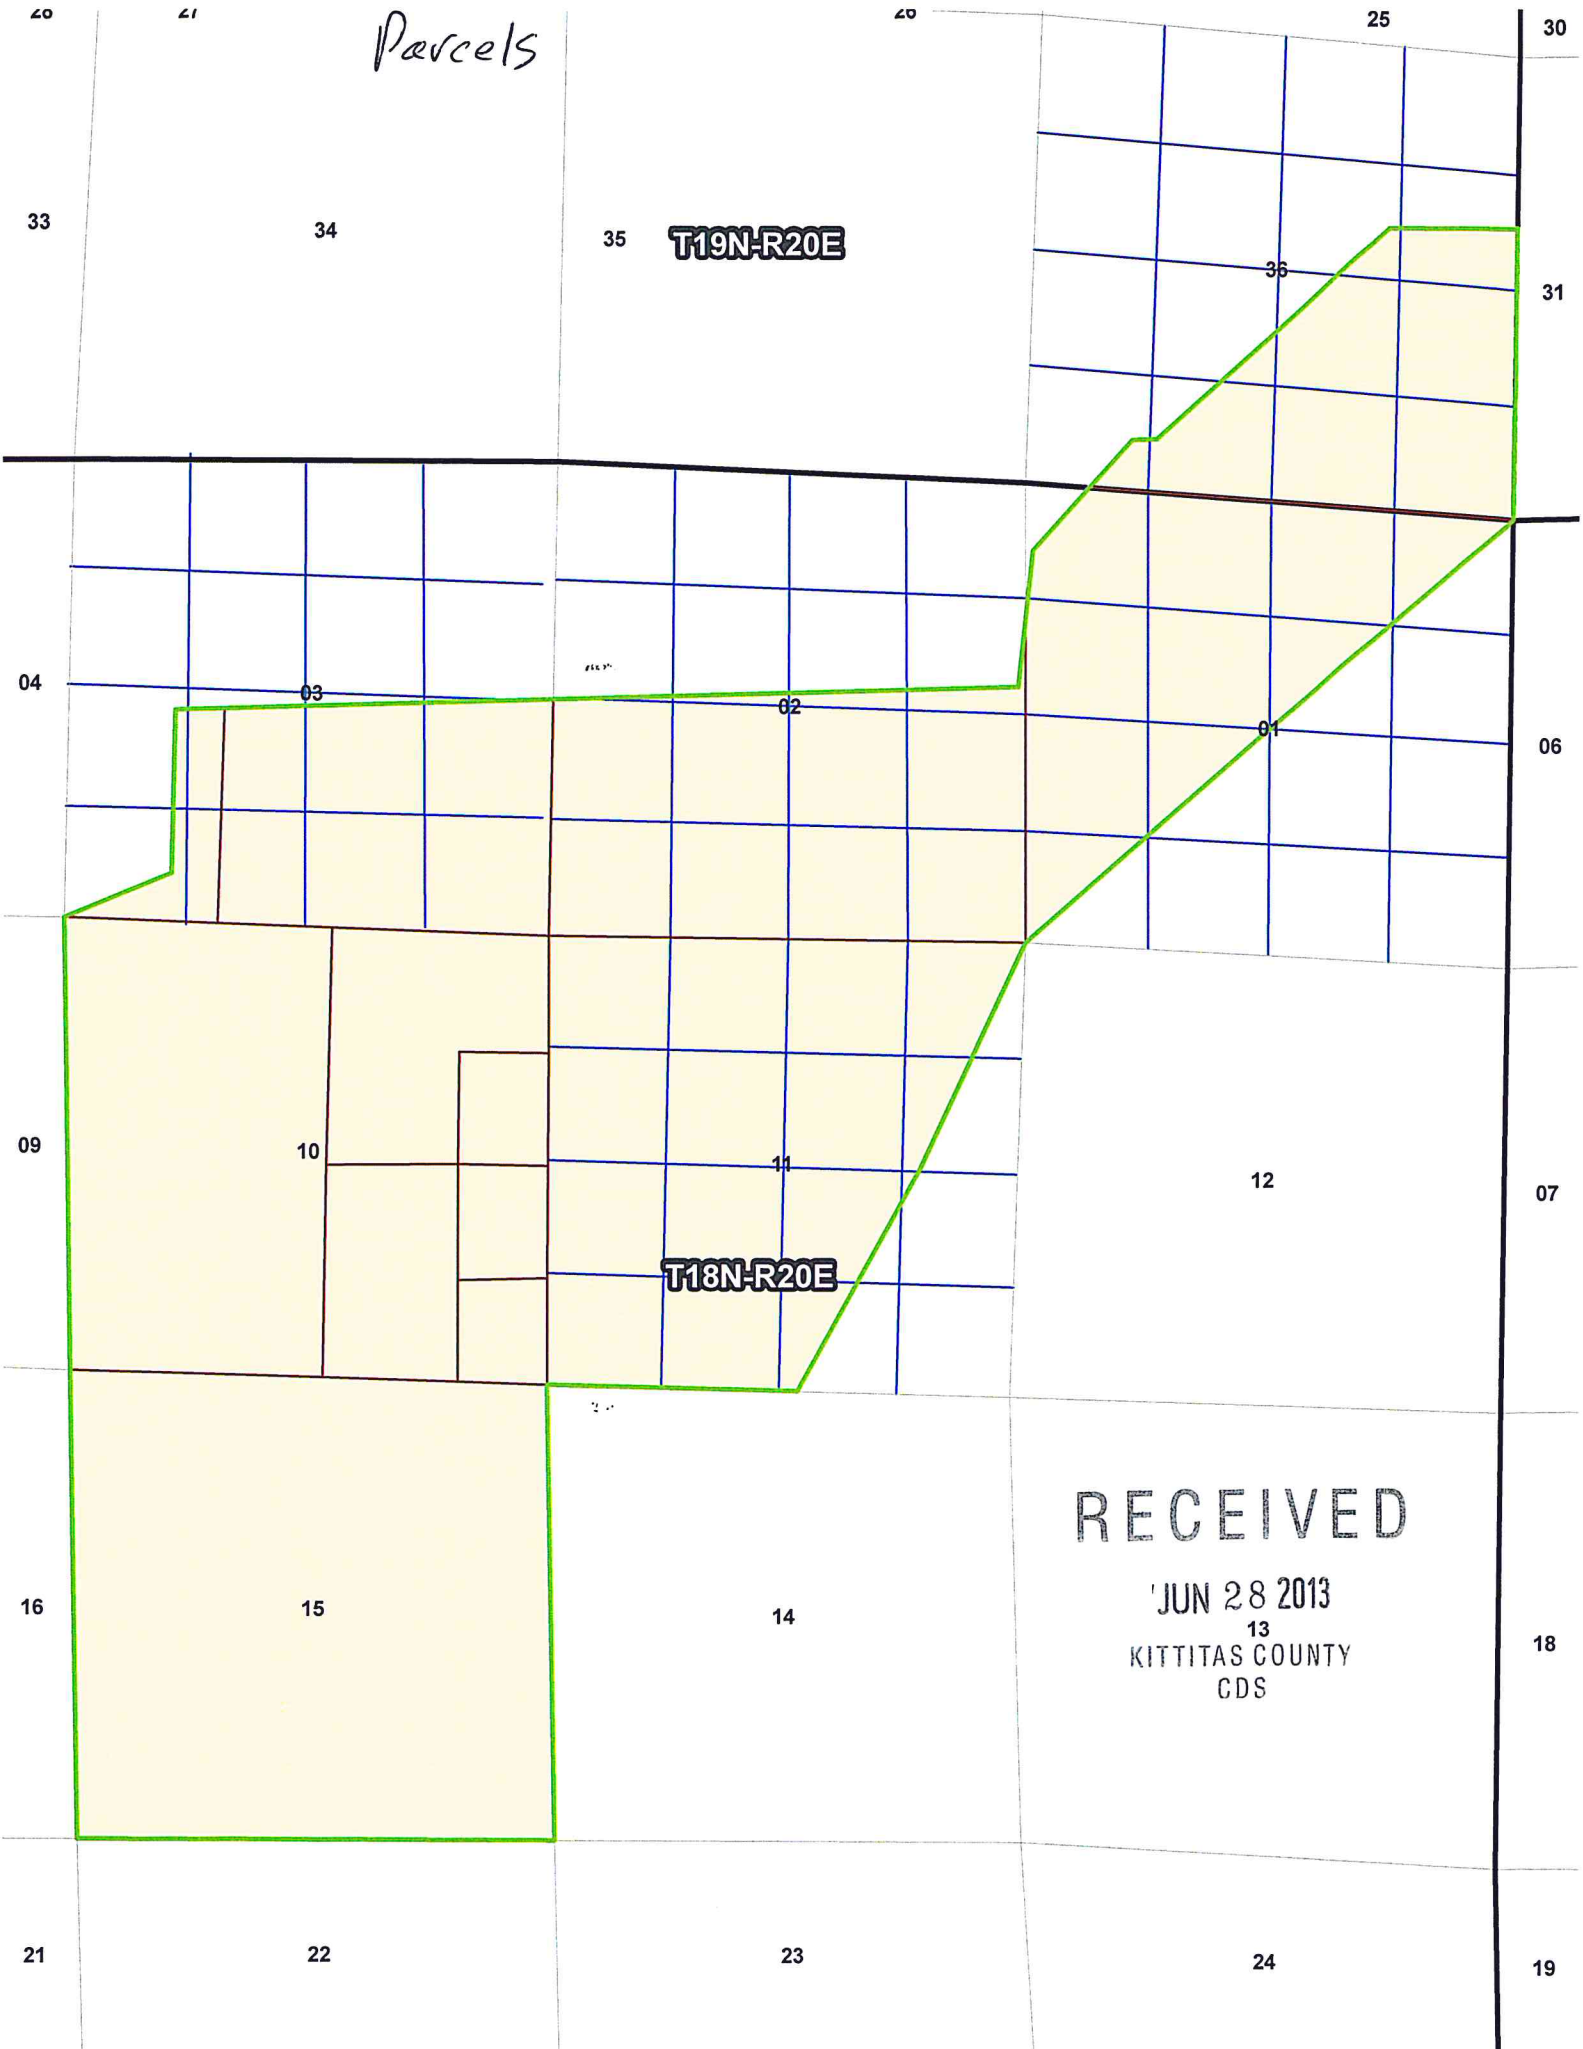

Parcels

T19N-R20E

T18N-R20E

RECEIVED

JUN 28 2013  
13  
KITITAS COUNTY  
CDS