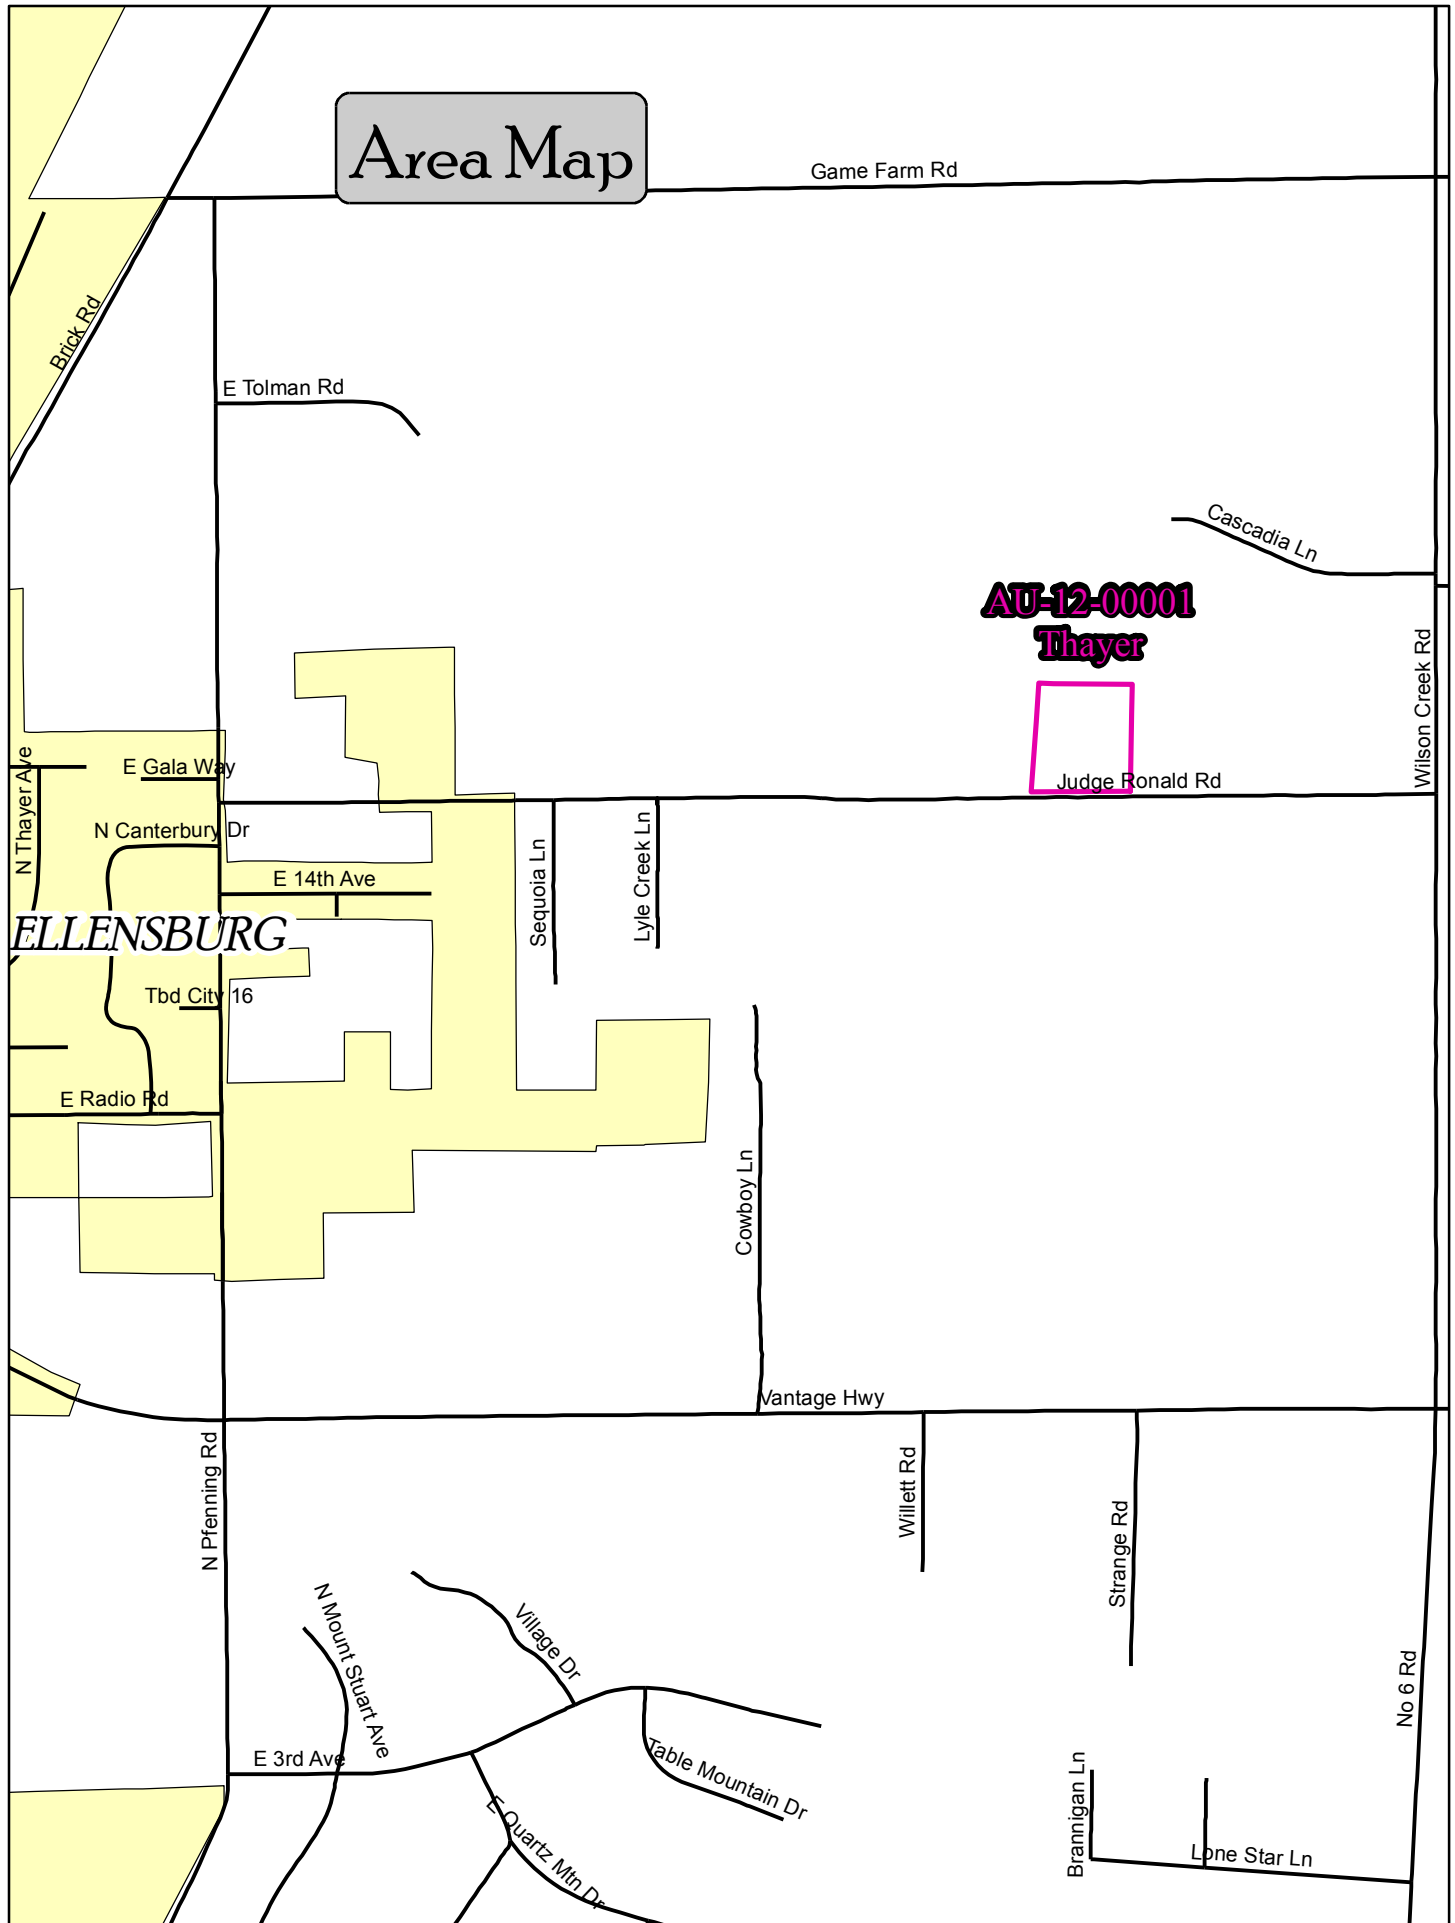

Area Map

AU-12-00001
Thayer

Judge Ronald Rd

ELLENSBURG