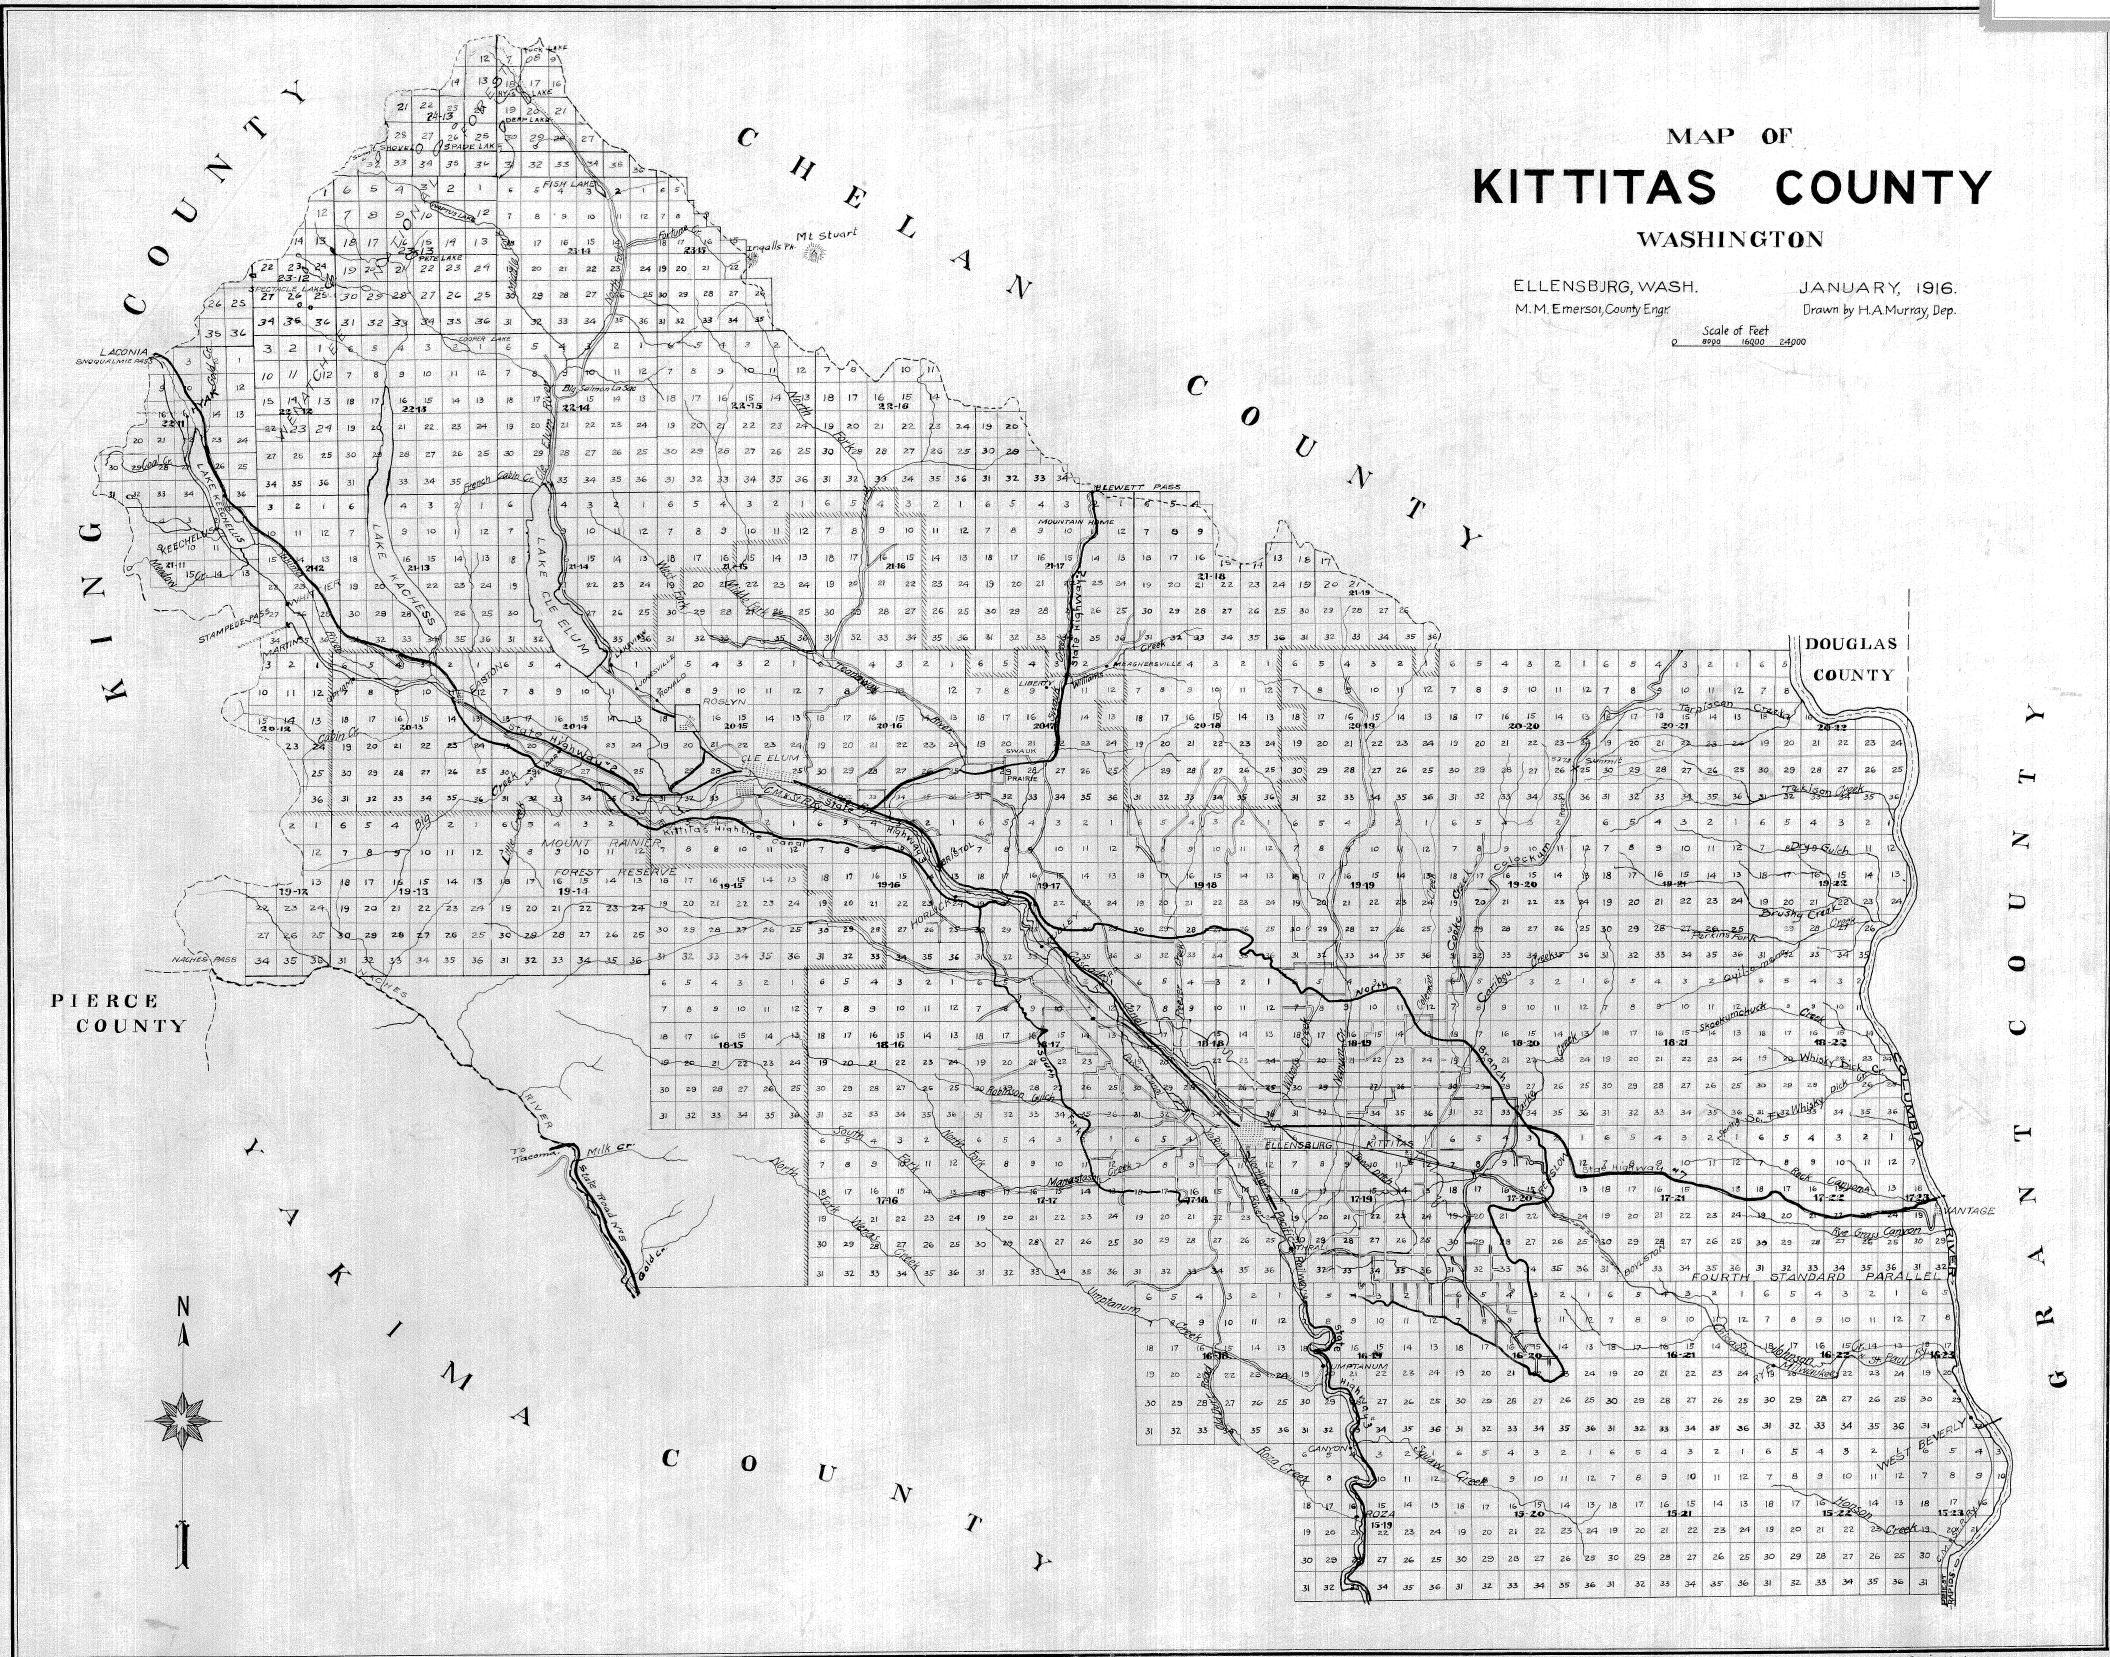

MAP OF KIT TITAS COUNTY

WASHINGTON

ELLENSBURG, WASH. JANUARY, 1916.
M.M. Emerson, County Engr. Drawn by H.A. Murray, Dep.

Scale of Feet
0 5000 10000 20000

PIERCE COUNTY

DOUGLAS COUNTY

GRANT COUNTY

KING COUNTY

CHELAN COUNTY

DOUGLAS COUNTY