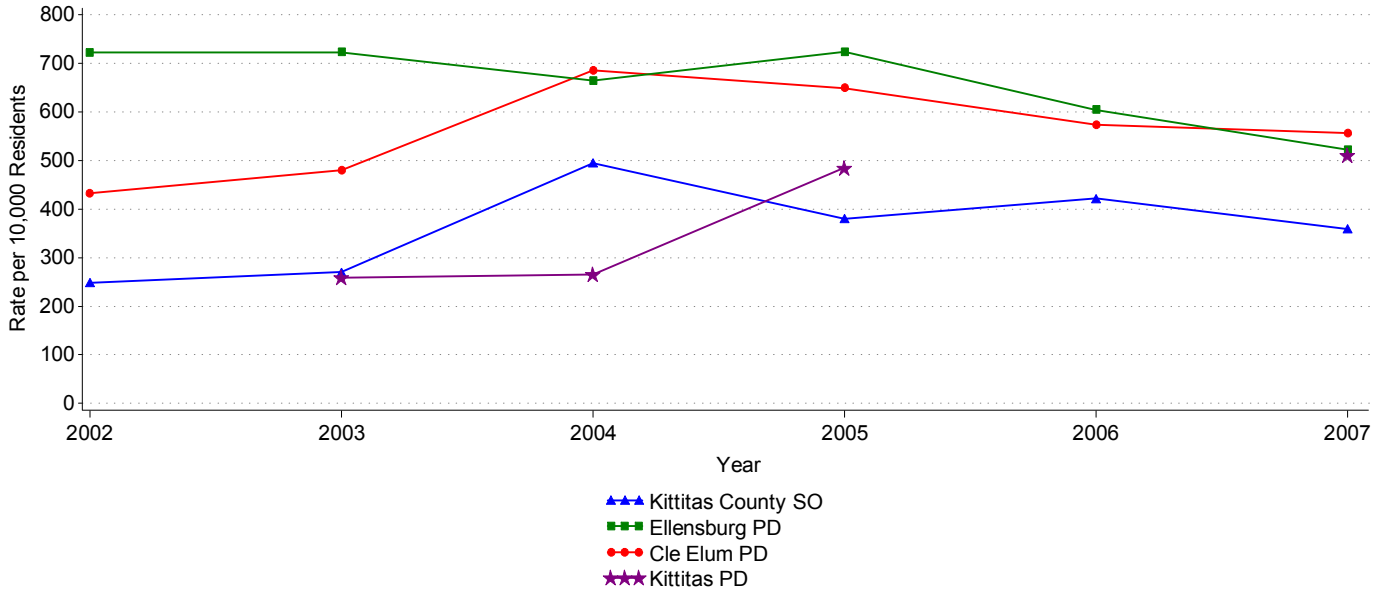

# Crime Trends: All Property Crimes, 2002 - 2007

Graph: Crime Rate(s) per 10,000 Residents  
Tables: Crime Rate(s) and Crime Count(s)

All Property Crimes	Crime Rate per 10,000 Residents					
	2002	2003	2004	2005	2006	2007
Kittitas County SO	248.6	269.8	494.2	379.8	421.4	359.1
Ellensburg PD	721.4	722.7	663.8	722.7	604.2	521.4
Cle Elum PD	432.8	479.8	685.4	648.9	572.6	556.0
Kittitas PD	PY	258.9	265.4	484.5	NR	511.0

All Property Crimes	Crime Count					
	2002	2003	2004	2005	2006	2007
Kittitas County SO	361	399	737	584	665	593
Ellensburg PD	1,142	1,152	1,088	1,207	1,032	898
Cle Elum PD	145	161	231	220	195	191
Kittitas PD	23	29	30	55	NR	58