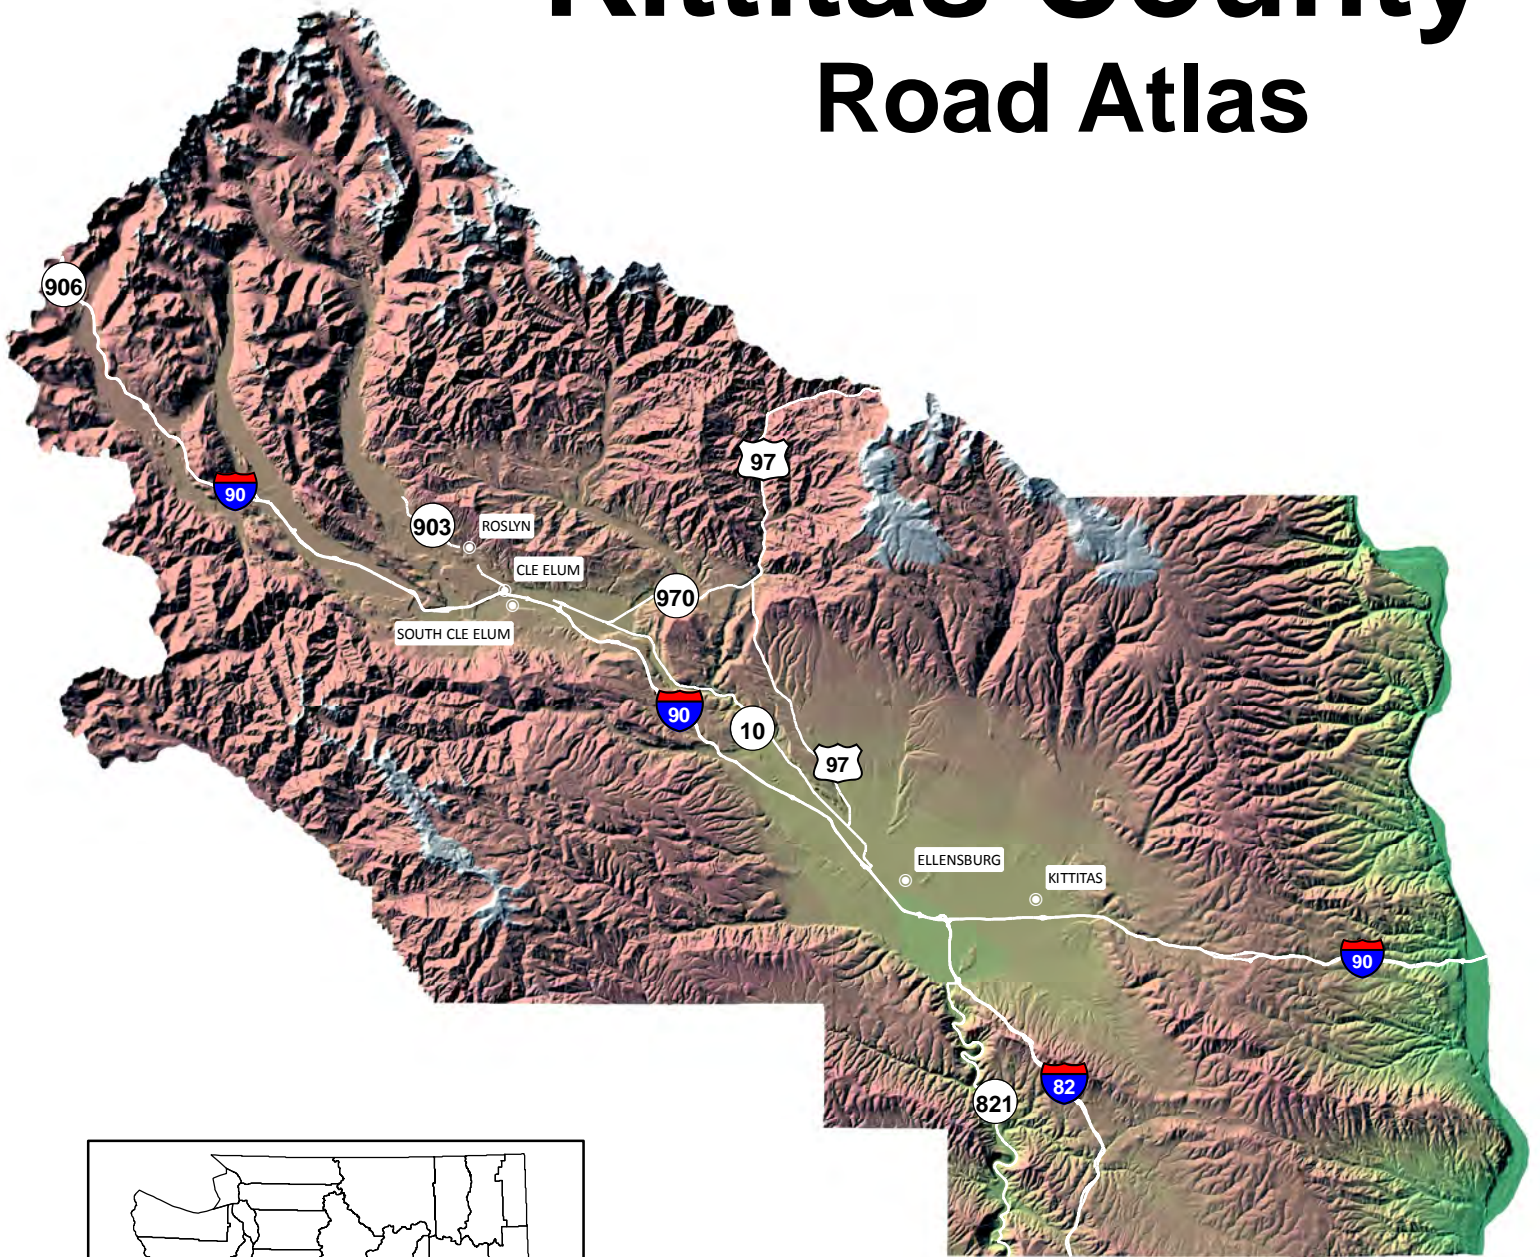

# Kittitas County Road Atlas

WASHINGTON

Kittitas County Department of Public Works  
411 North Ruby, Suite 1  
Ellensburg, WA 98926  
Phone: (509) 962-7523  
Fax: (509) 962-7663  
<http://www.co.kittitas.wa.us>