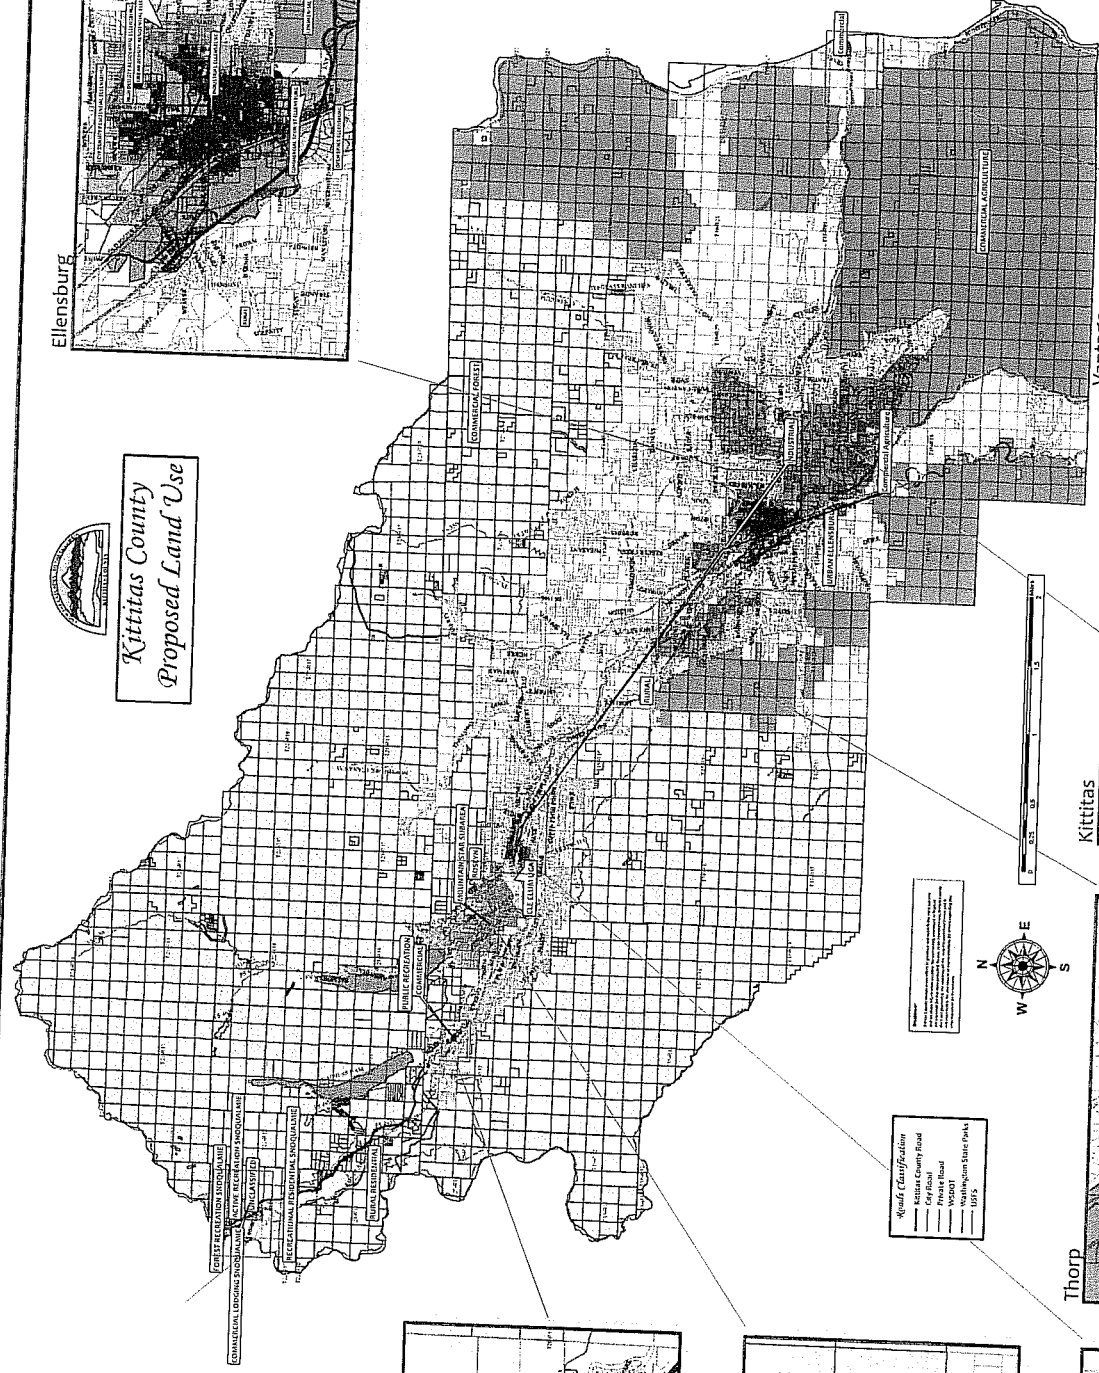

Snoqualmie Pass

Ellensburg

Kittitas County Proposed Land Use

Vantage

Kittitas

Thorp

Cle Elum & South Cle Elum

Easton

Roslyn & Ronald

Legend

- State Classification
- Existing County Road
- Private Road
- Vantage
- 1995
- 1995 State Park