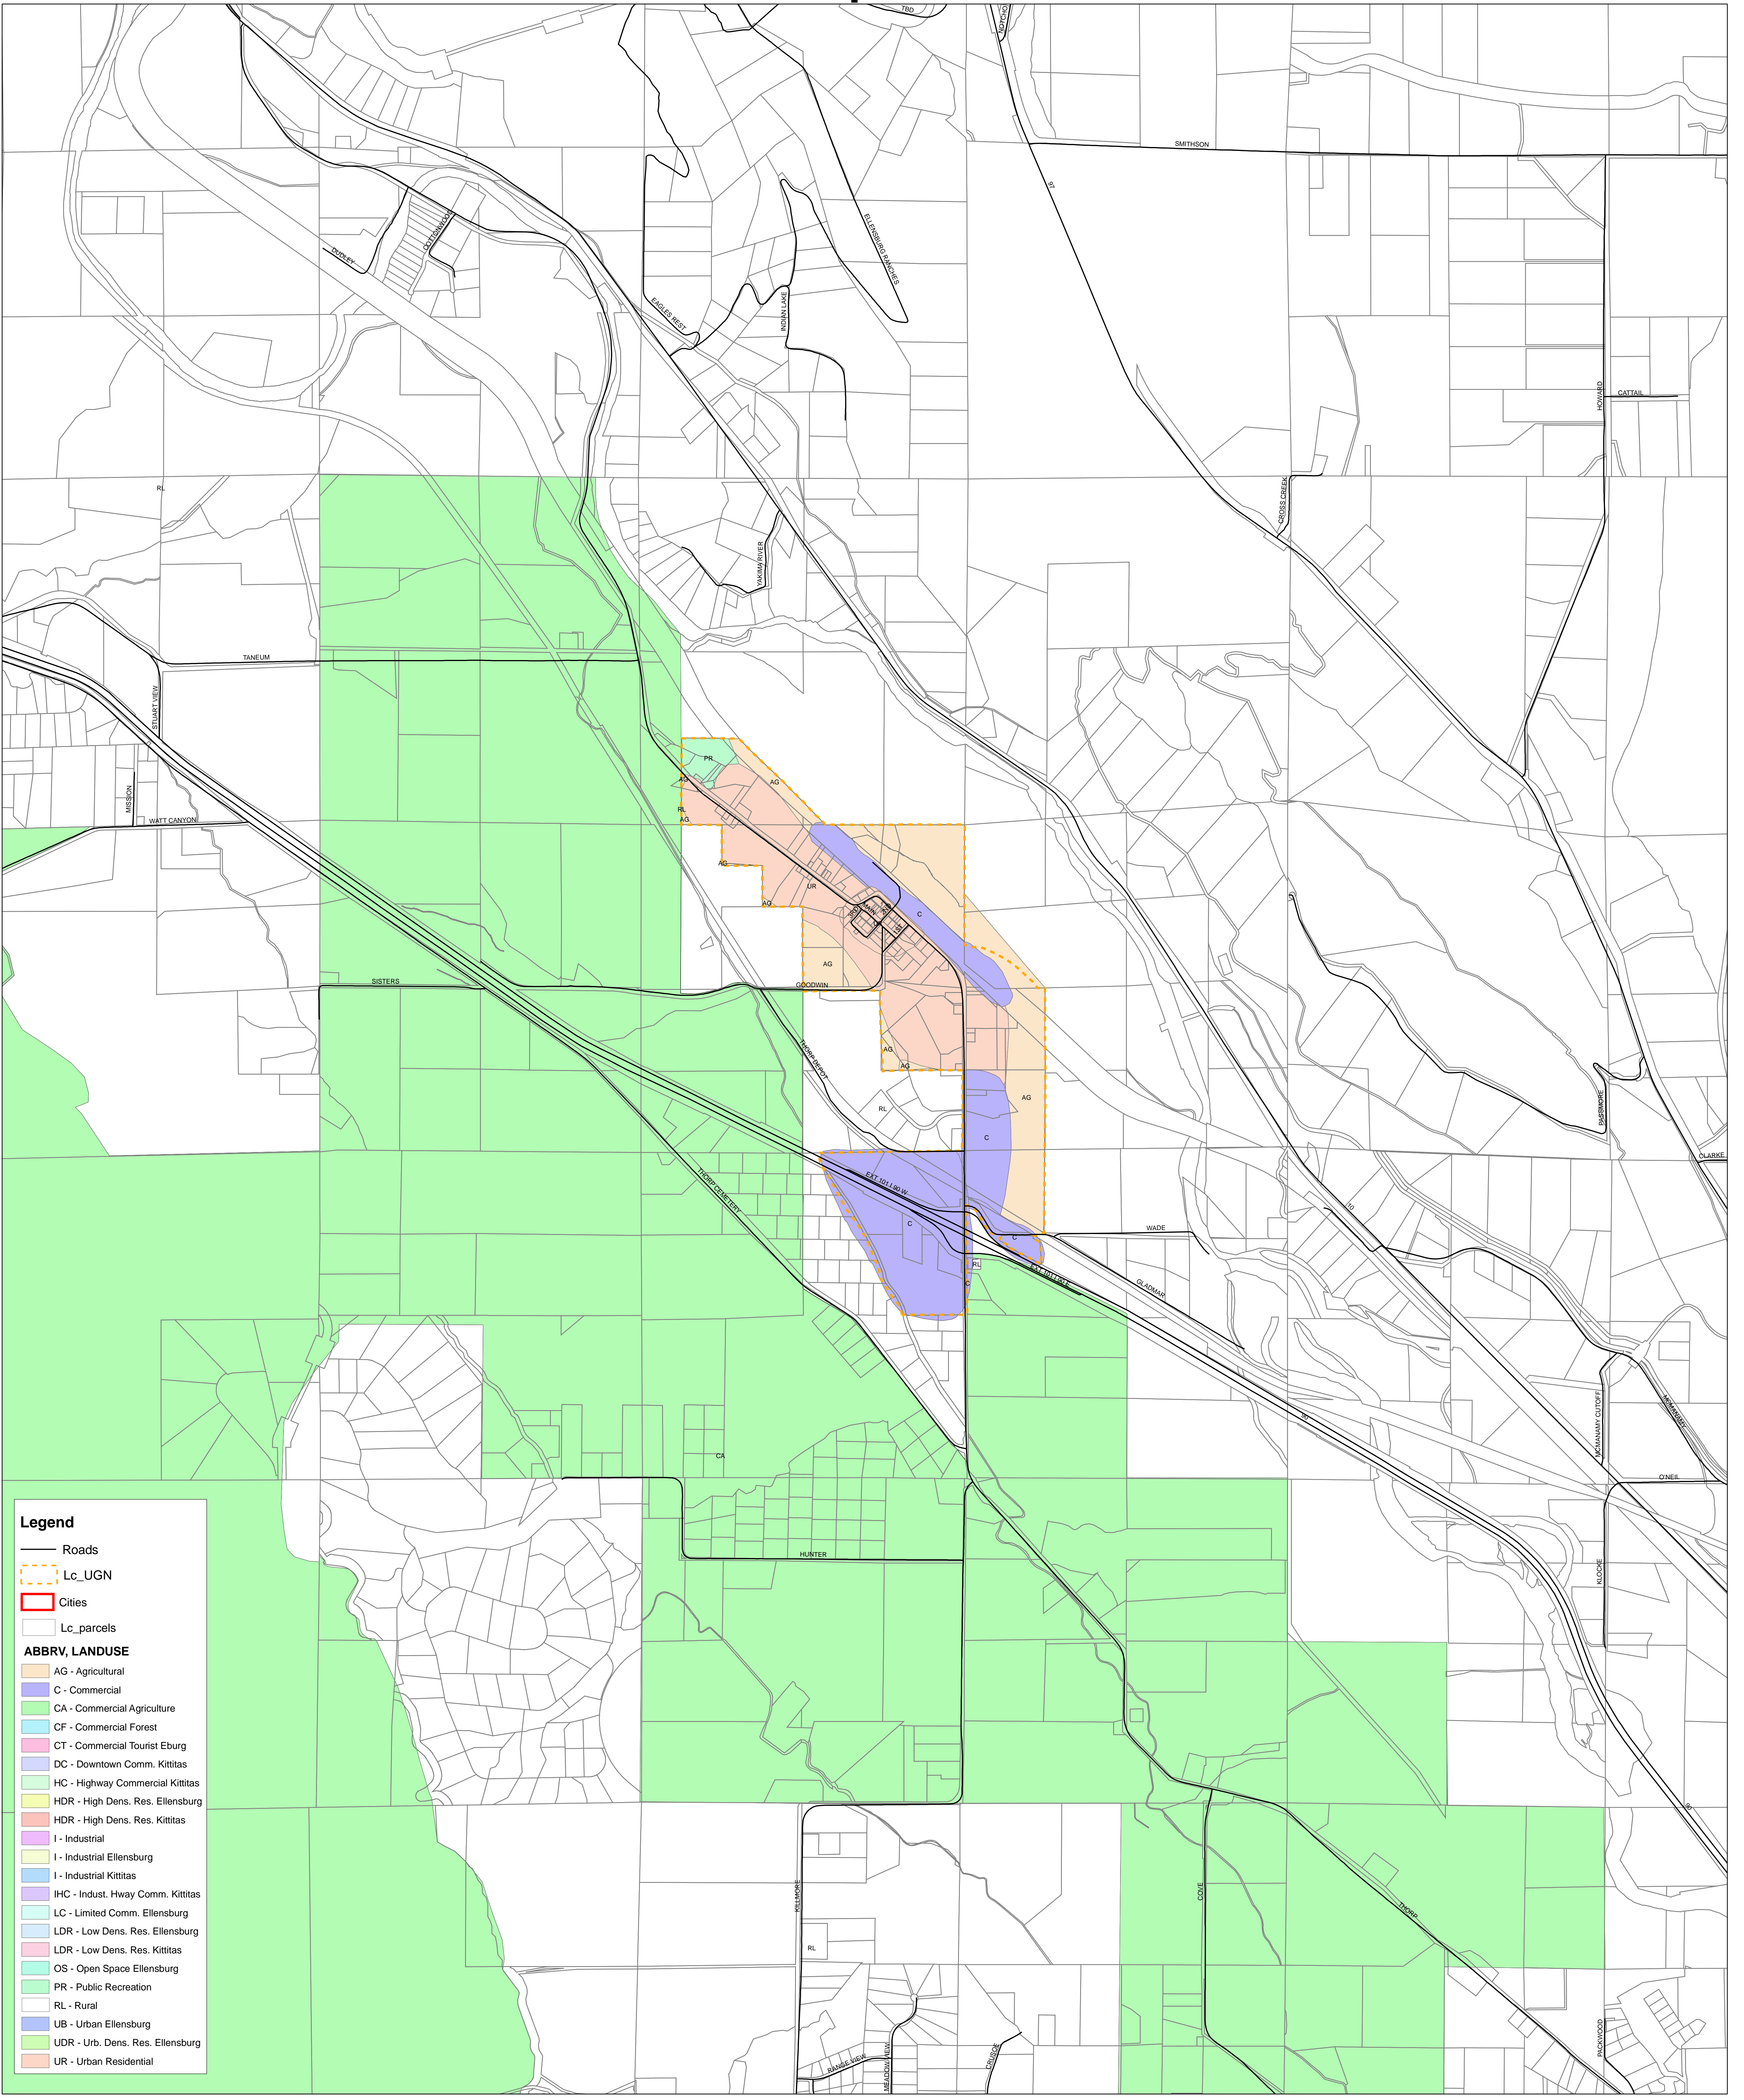

# Thorp UGN

## Legend

- Roads
- - - Lc\_UGN
- ▭ Cities
- ▭ Lc\_parcel
- ABBRV, LANDUSE**
- AG - Agricultural
- C - Commercial
- CA - Commercial Agriculture
- CF - Commercial Forest
- CT - Commercial Tourist Eburg
- DC - Downtown Comm. Kittitas
- HC - Highway Commercial Kittitas
- HDR - High Dens. Res. Ellensburg
- HDR - High Dens. Res. Kittitas
- I - Industrial
- I - Industrial Ellensburg
- I - Industrial Kittitas
- IHC - Indust. Hwy Comm. Kittitas
- LC - Limited Comm. Ellensburg
- LDR - Low Dens. Res. Ellensburg
- LDR - Low Dens. Res. Kittitas
- OS - Open Space Ellensburg
- PR - Public Recreation
- RL - Rural
- UB - Urban Ellensburg
- UDR - Urb. Dens. Res. Ellensburg
- UR - Urban Residential

0 0.45 0.9 1.8 Miles