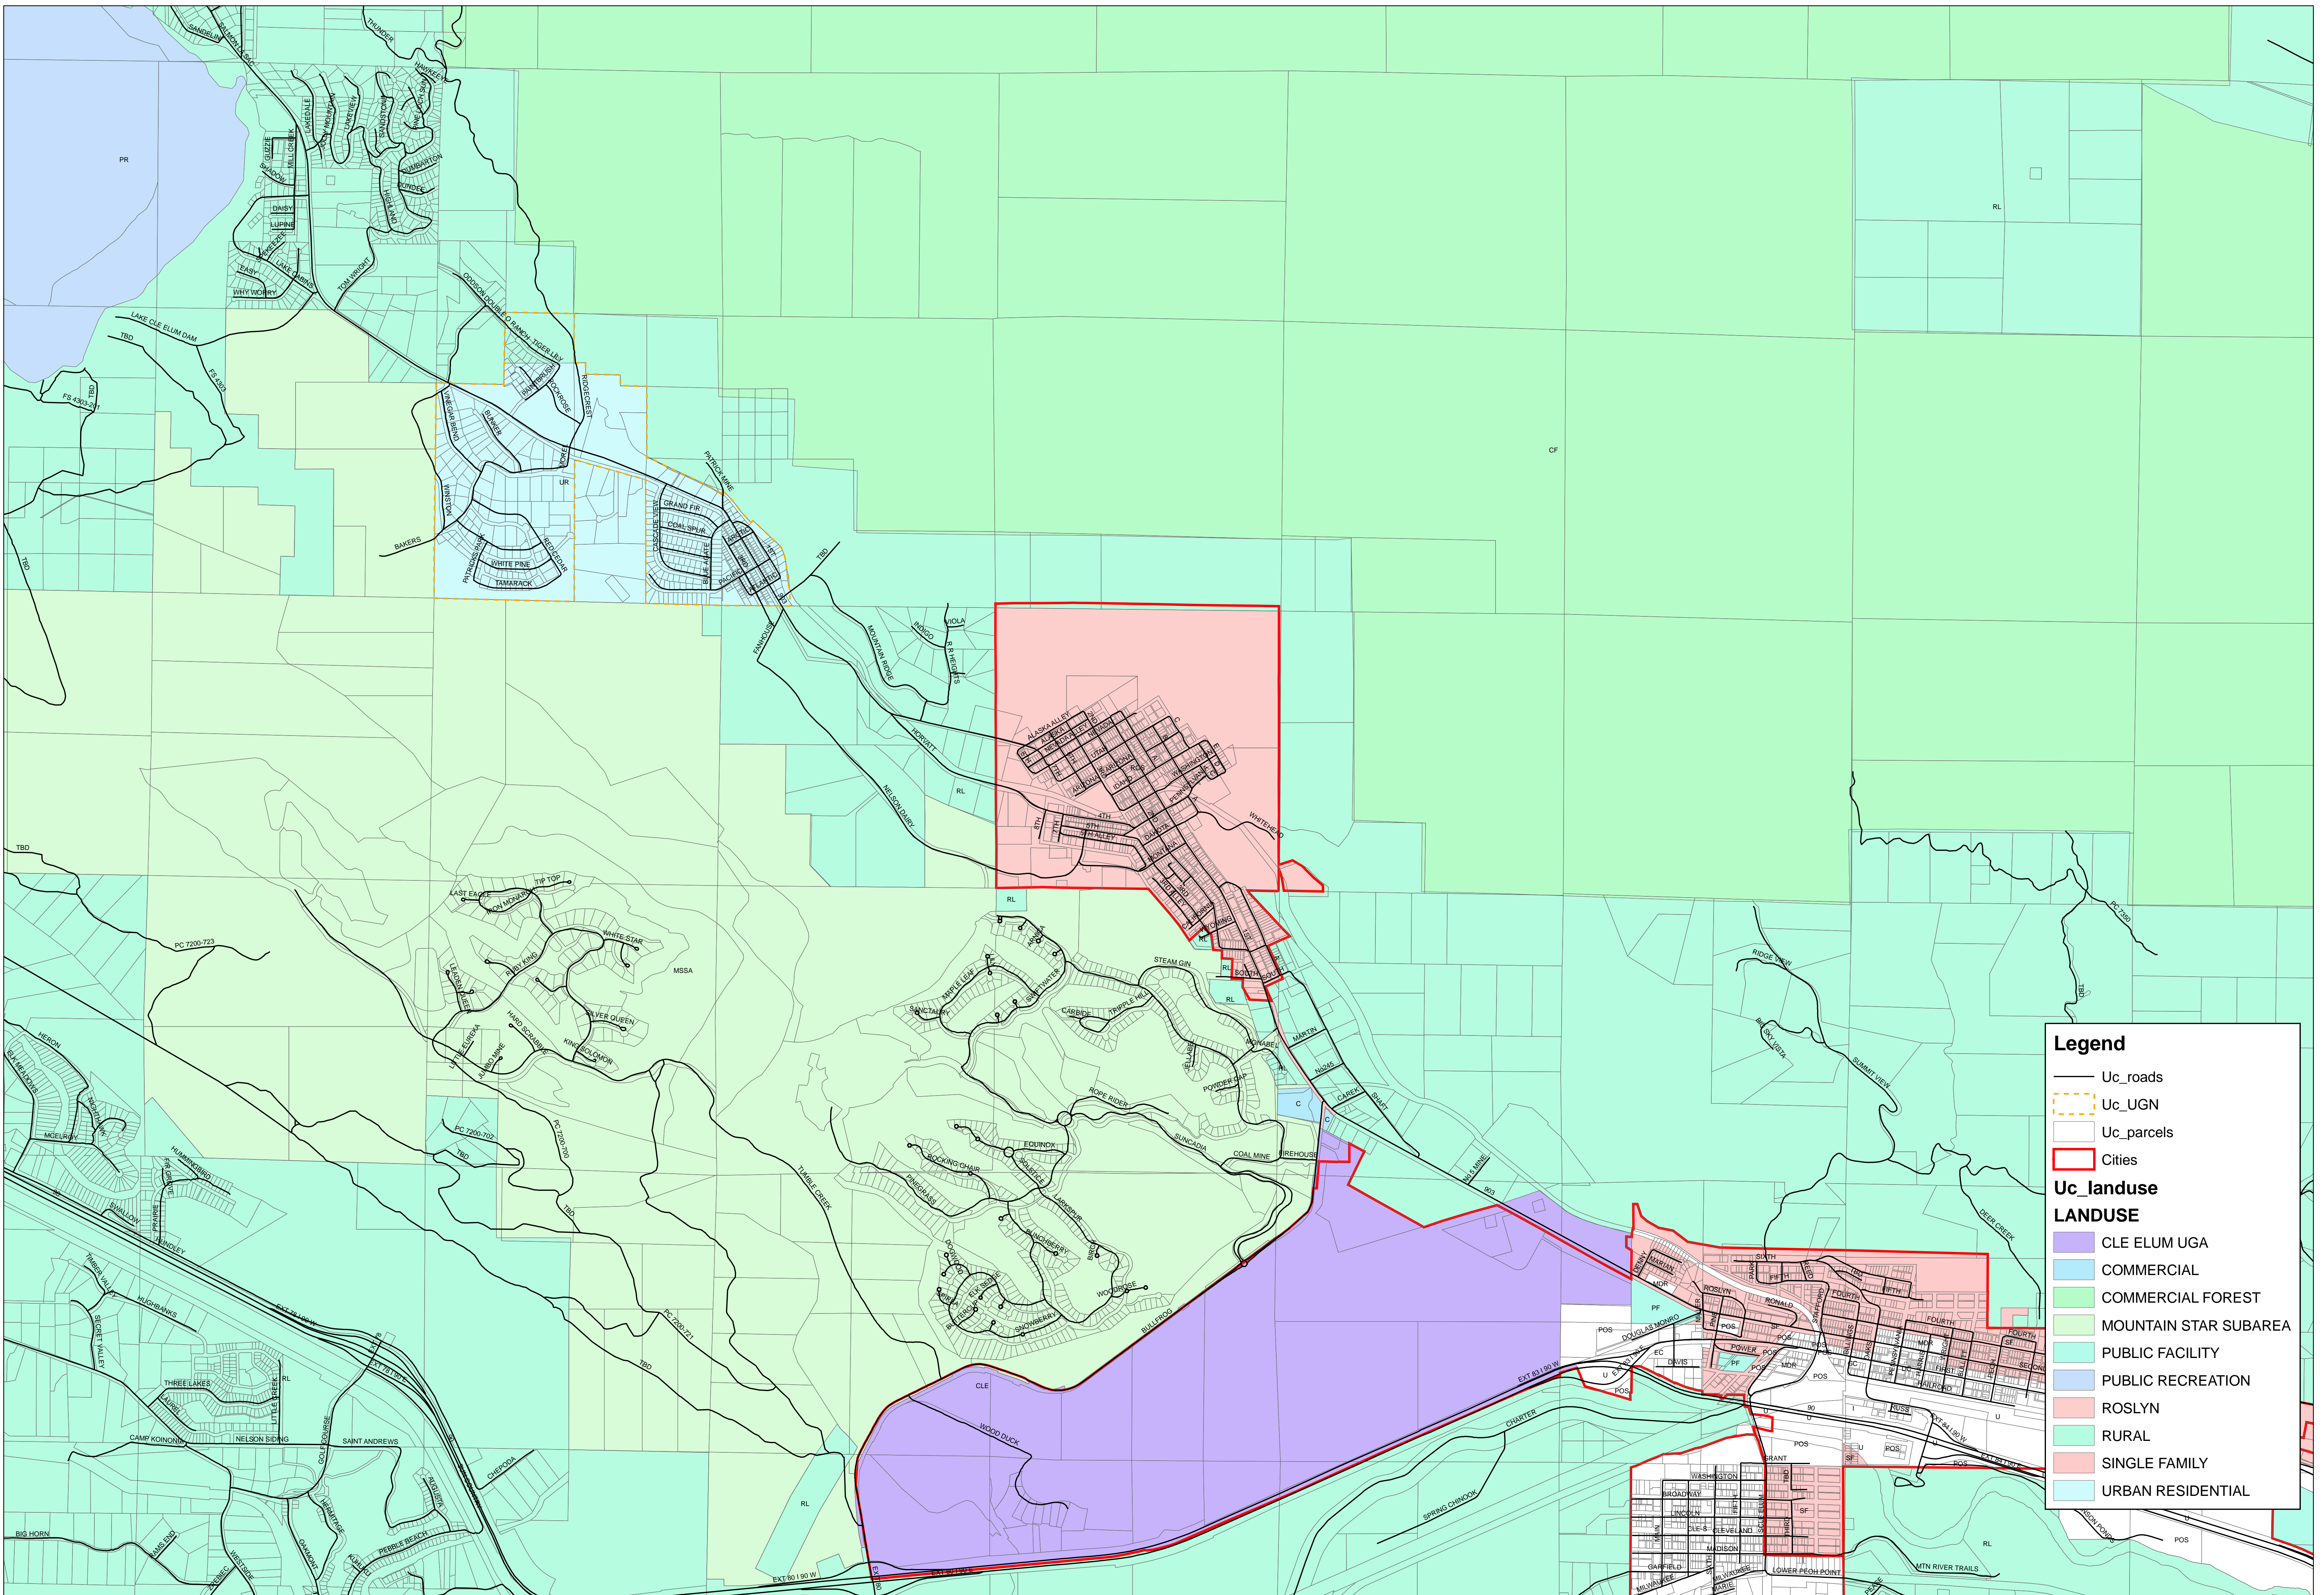

Ronald UGN

Legend

- Uc_roads
- - - Uc_UGN
- Uc_parcels
- ▭ Cities

Uc_landuse

LANDUSE

- CLE ELUM UGA
- COMMERCIAL
- COMMERCIAL FOREST
- MOUNTAIN STAR SUBAREA
- PUBLIC FACILITY
- PUBLIC RECREATION
- ROSLYN
- RURAL
- SINGLE FAMILY
- URBAN RESIDENTIAL