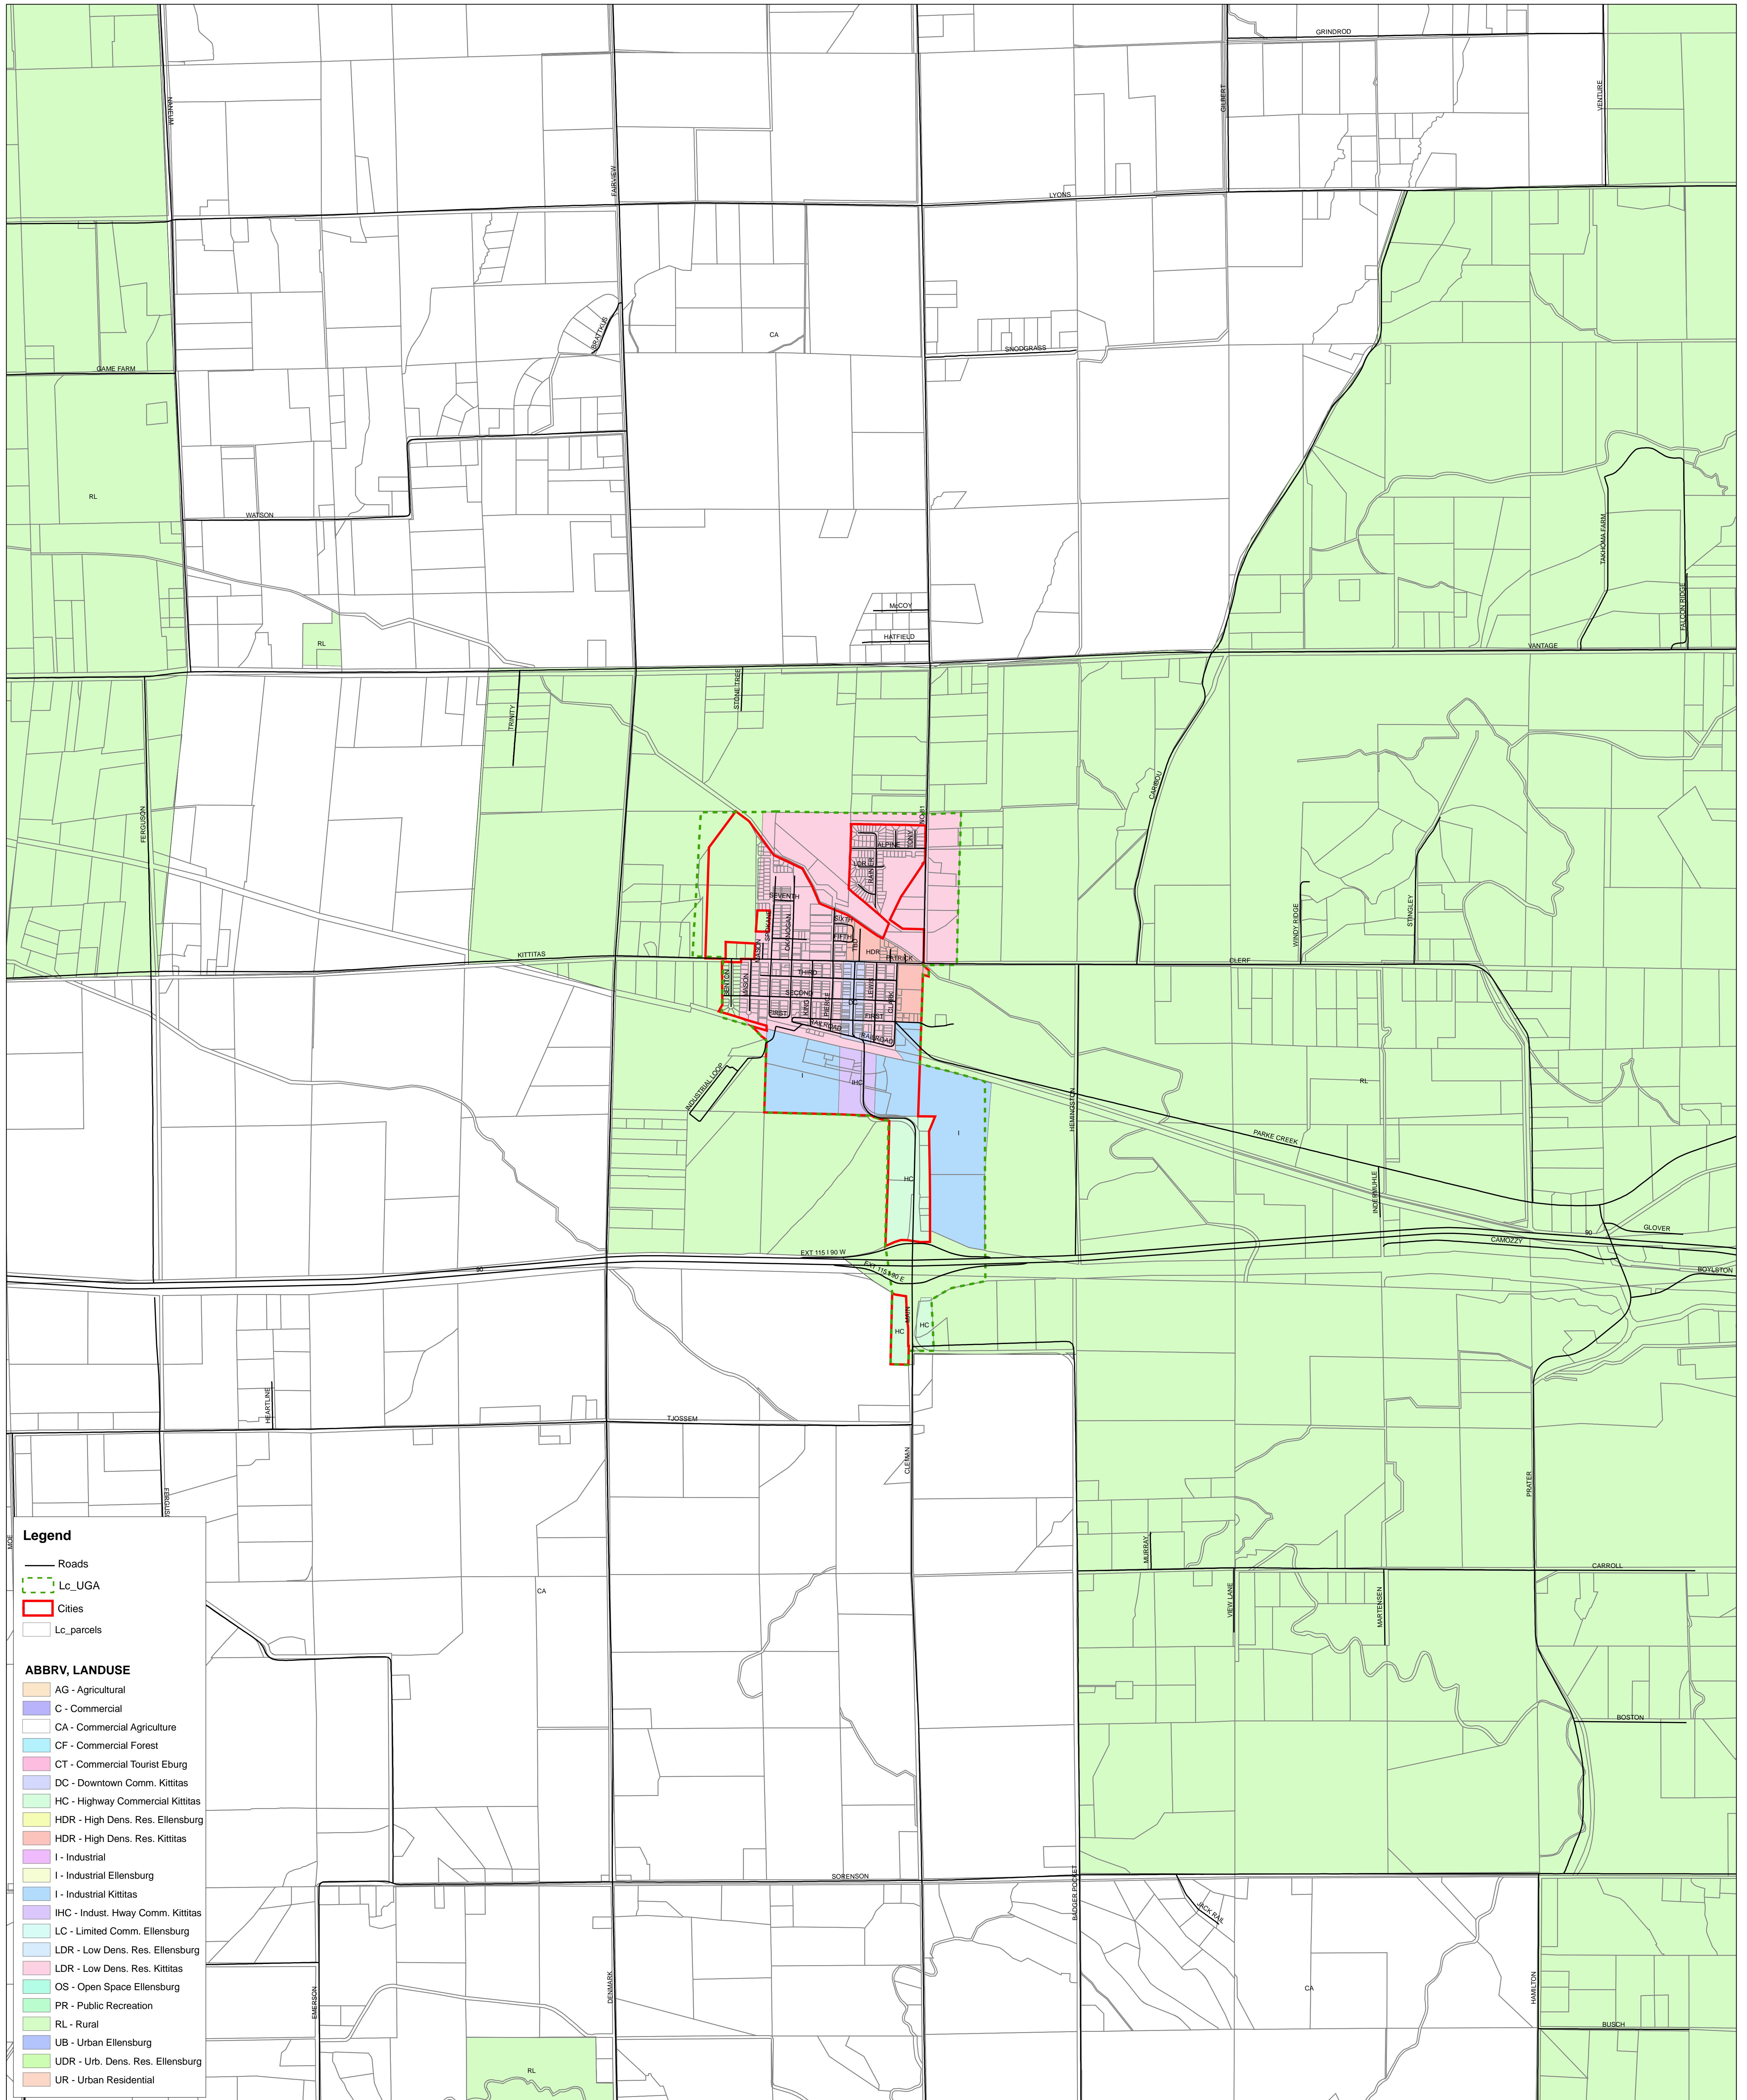

## Legend

- Roads
- - - Lc\_UGA
- ▭ Cities
- ▭ Lc\_parcel

## ABBRV, LANDUSE

- AG - Agricultural
- C - Commercial
- CA - Commercial Agriculture
- CF - Commercial Forest
- CT - Commercial Tourist Eburg
- DC - Downtown Comm. Kittitas
- HC - Highway Commercial Kittitas
- HDR - High Dens. Res. Ellensburg
- HDR - High Dens. Res. Kittitas
- I - Industrial
- I - Industrial Ellensburg
- I - Industrial Kittitas
- IHC - Indust. Hwy Comm. Kittitas
- LC - Limited Comm. Ellensburg
- LDR - Low Dens. Res. Ellensburg
- LDR - Low Dens. Res. Kittitas
- OS - Open Space Ellensburg
- PR - Public Recreation
- RL - Rural
- UB - Urban Ellensburg
- UDR - Urb. Dens. Res. Ellensburg
- UR - Urban Residential

0 0.5 1 2 Miles