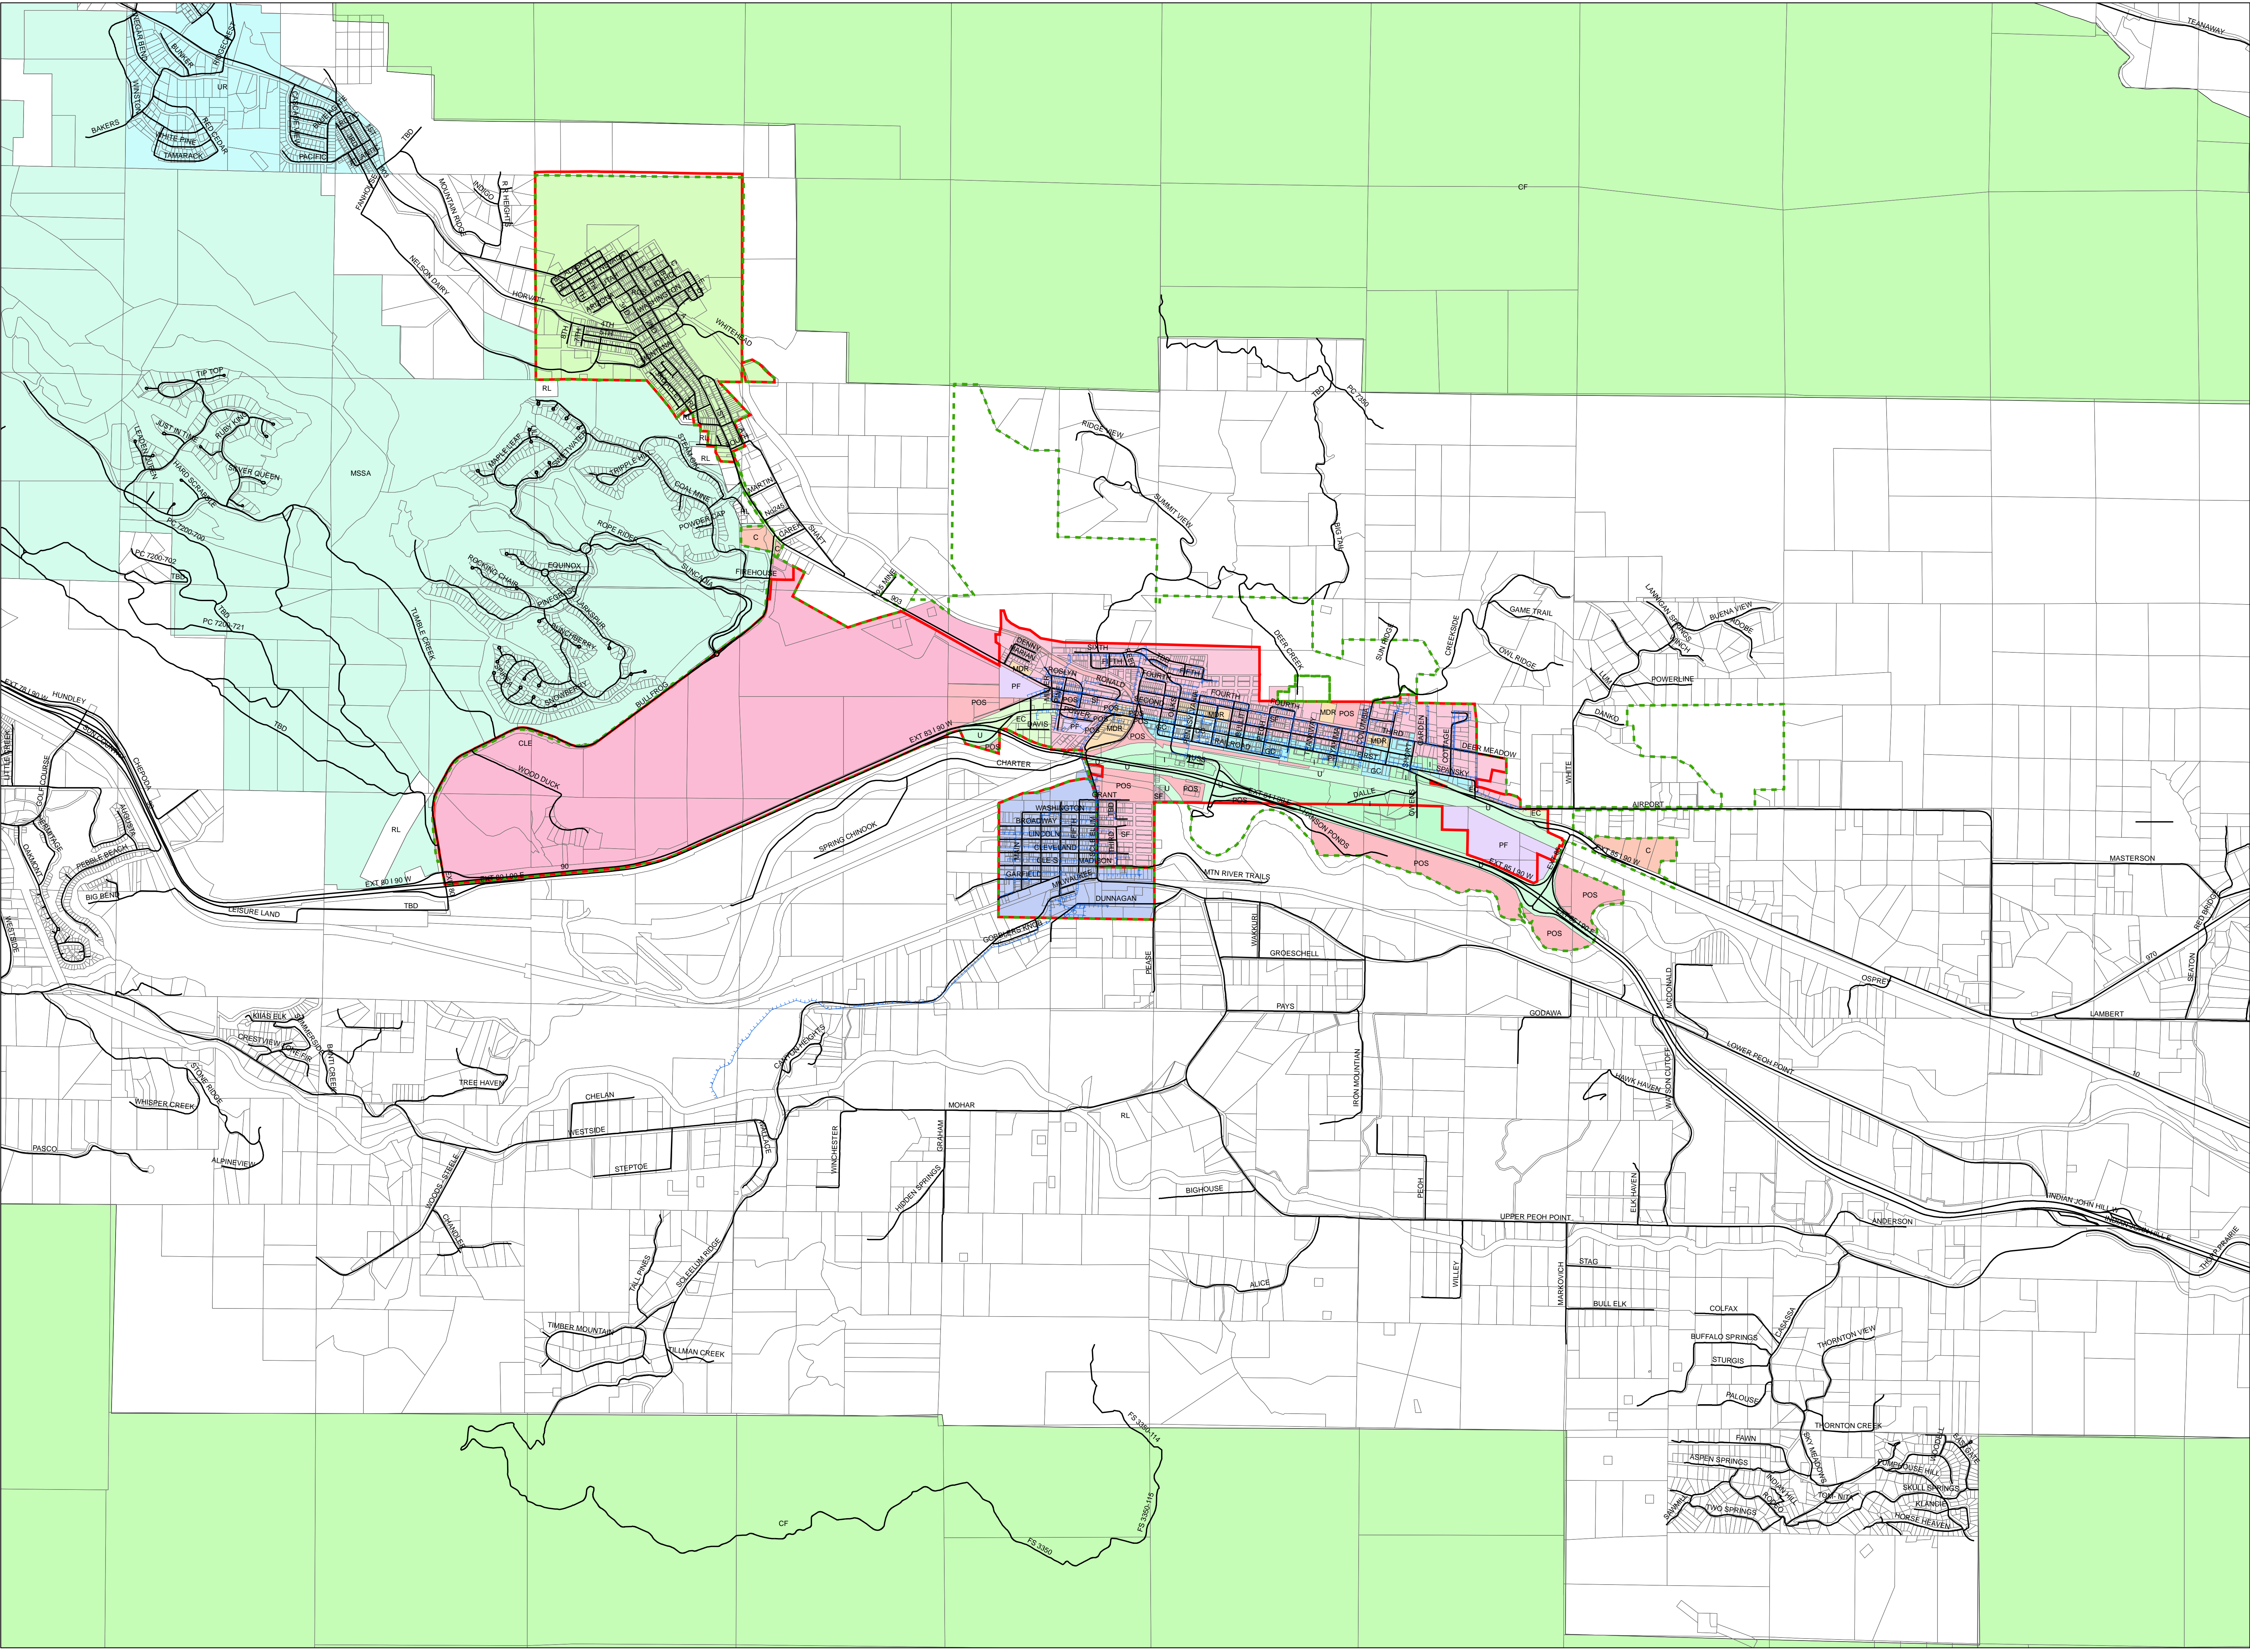

Cle Elum and Roslyn UGA

Legend

- Water Lines
- Roads
- Uc parcels
- Uc_UGA
- Uc_UGA_boundary
- Cities

Landuse

- AR - Active Recreation
- C - Commercial
- CA - Commercial Agriculture
- CC - Community Commercial
- CF - Commercial Forest
- CL - Commercial Lodging
- CLE - Cle Elum UGA
- CP - Community Public
- DC - Downtown Commercial
- EC - Entryway Commercial
- FMU - Forest Multiple Use
- FR - Forest Recreation
- GC - General Commercial
- HC - Highway Commercial
- I - Industrial
- LI - Light Industrial
- MDR - Med. Density Res.
- MSSA - Mt. Star Subarea
- OS - Open Space
- PF - Public Facility
- POS - Parks & Open Space
- PR - Public Recreation
- R - Residential
- RL - Rural
- ROS - Roslyn
- RR - Rural Residential
- SF - Single Family
- U - Unclassified
- UR - Urban Rural